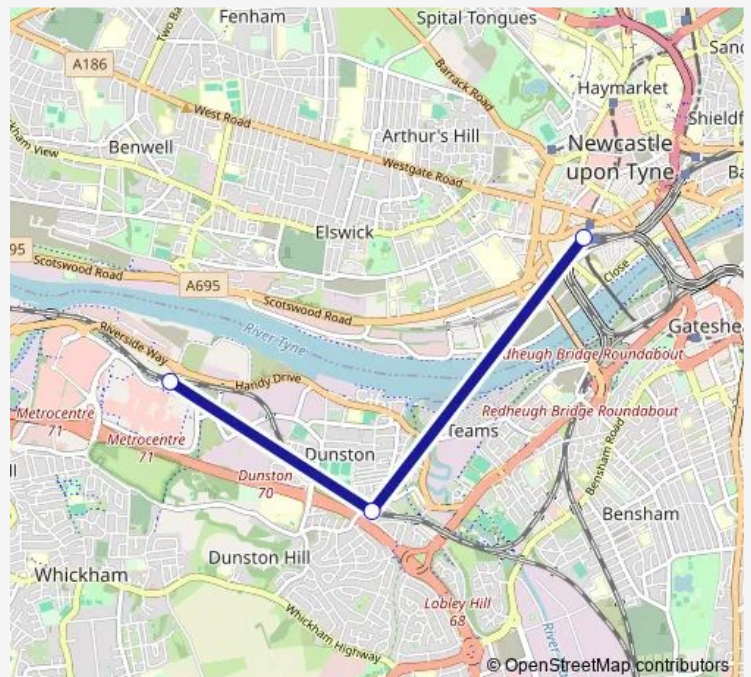

Rail Nt:Ncl->Mce NT train service from NCL to Mce

[Go to website](#)

Direction

Newcastle — Metrocentre

3 stops

[Open route schedule](#)

Newcastle

Dunston

Metrocentre

Route schedule

Newcastle — Metrocentre

Monday	—
Tuesday	—
Wednesday	—
Thursday	—
Friday	—
Saturday	—
Sunday	10:35-20:35

Route info

Direction: Newcastle

Stops: 3

Trip Duration: 0 hour 9 min

■ Nt:Ncl->Mce — NT train service from NCL to Mce

Nt:Ncl->Mce Rail time schedules and route maps are available in an offline PDF at busmaps.com. Use the busmaps.com website to see live bus times, train schedule or subway schedule, and step-by-step directions for all public transit in Newcastle upon Tyne