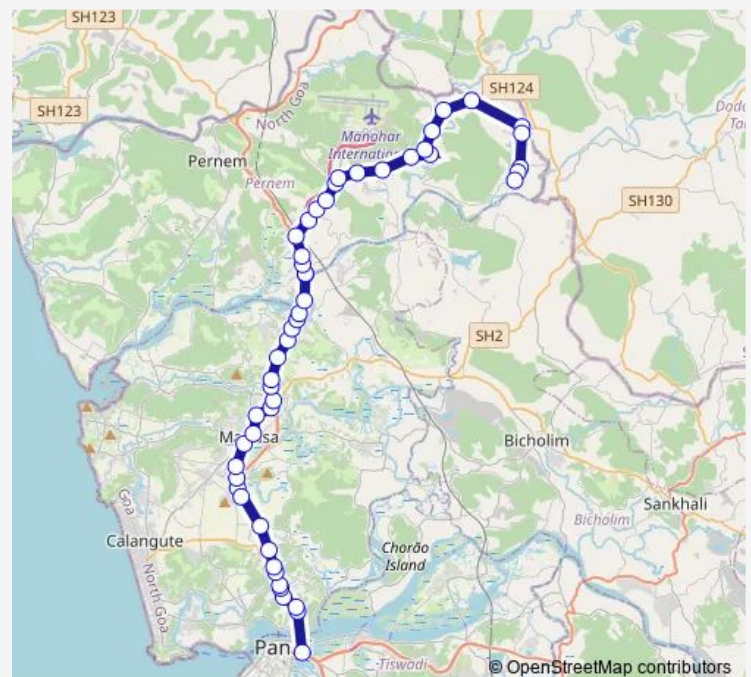

Thursday 12:20-18:10

Friday 12:20-18:10

Saturday 12:20-18:10

Sunday 12:20-18:10

Route info

Direction: Panaji KTC Bus Stand

Stops: 50

Trip Duration: 2 hour 10 min

Thursday 07:10-14:45

Friday 07:10-14:45

Saturday 07:10-14:45

Sunday 07:10-14:45

Route info

Direction: Ibrampur

Stops: 50

Trip Duration: 2 hour 35 min