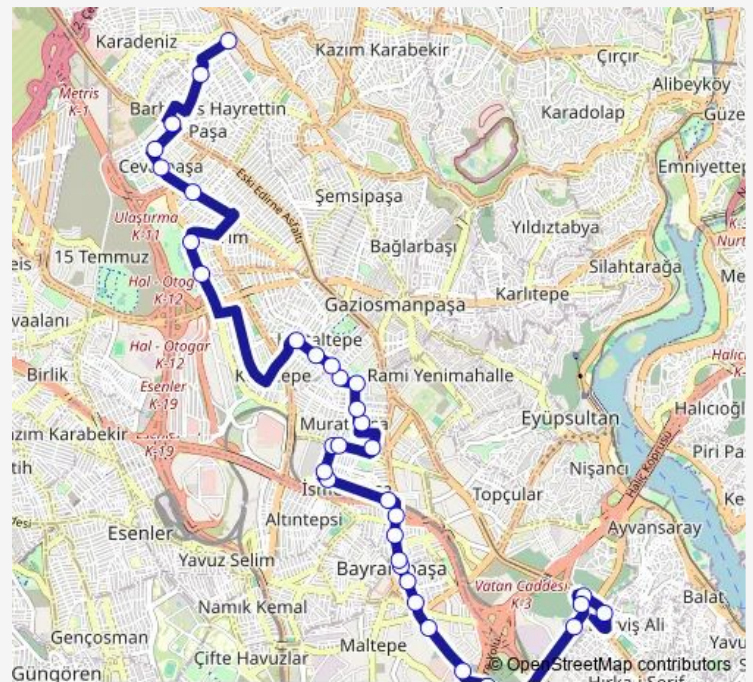

Thursday 05:40

Friday 05:40

Saturday 05:40

Sunday 05:40

Route info

Direction: Edirnekapi

Stops: 36

Trip Duration: 0 hour 35 min

Tuesday 05:40

Wednesday 05:40

Thursday 05:40

Friday 05:40

Saturday 05:40

Sunday 05:40

Route info

Direction: Minibüs Durađı