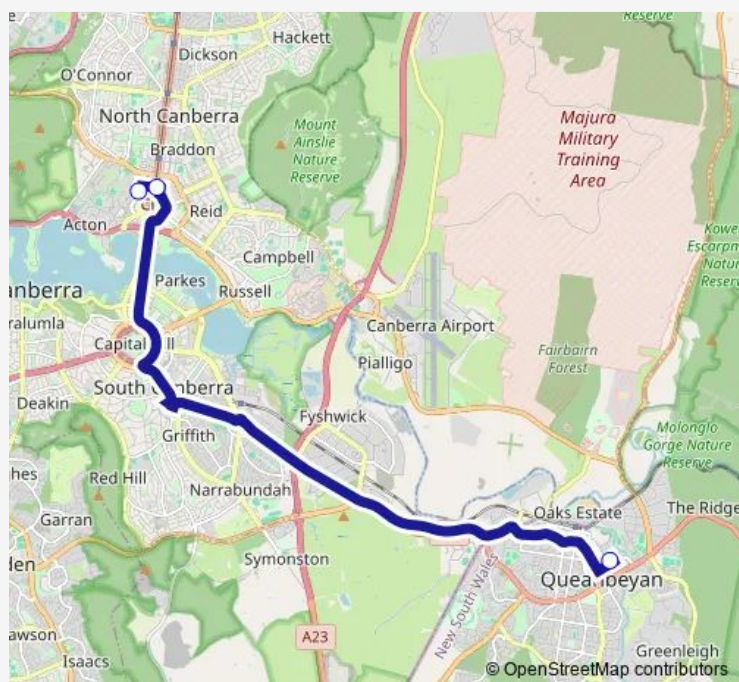

### Direction

Queanbeyan Interchange, Stand 2 — City West Interchange Bay 1

4 stops

[Open route schedule](#)

Queanbeyan Interchange, Stand 2

Riverside Plaza, Morisset St

Civic Interchange Bay 6, Alinga St

City West Interchange Bay 1

### Route schedule

Queanbeyan Interchange, Stand 2 — City West Interchange Bay 1

Monday	07:38
Tuesday	07:38
Wednesday	07:38
Thursday	07:38
Friday	07:38
Saturday	—
Sunday	—

### Route info

Direction: Queanbeyan Interchange, Stand 2

Stops: 4

Trip Duration: 0 hour 25 min

833x — Canberra City Centre to Queanbeyan Interchange (Express Service)

### Direction

City West Interchange Bay 1 — Queanbeyan Interchange, Stand 2

3 stops

[Open route schedule](#)

City West Interchange Bay 1

Civic Interchange Bay 6, Alinga St

Queanbeyan Interchange, Stand 2