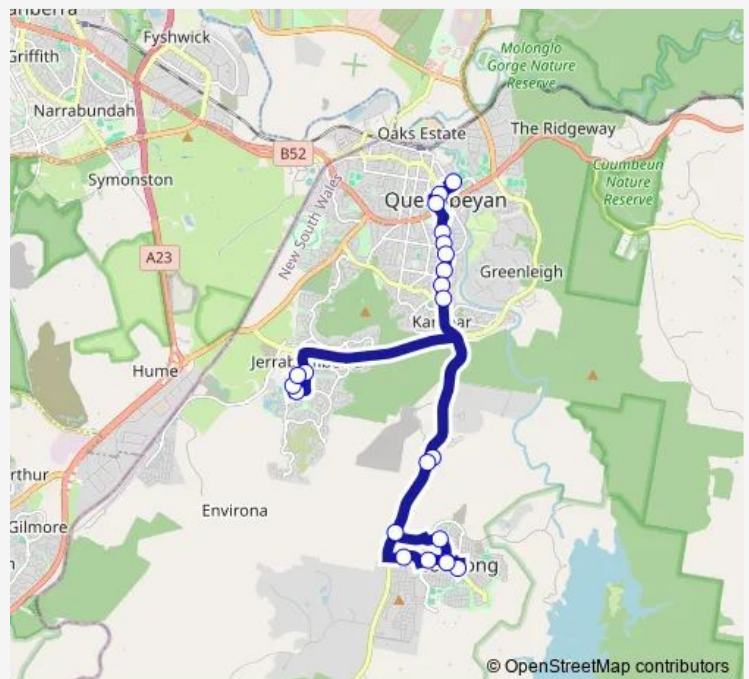

School Bus S217 Queanbeyan Interchange to Googong (Loop Service)

[Go to website](#)

Direction

Queanbeyan Interchange, Stand 2 — Jerrabomberra Public School, Coachwood Av

22 stops

[Open route schedule](#)

- Queanbeyan Interchange, Stand 2
- Morisset St After Crawford St
- Lowe St Before Monaro St
- Cooma St After Elliott St
- Cooma Rd Opp O'Hanlan Rd
- Cooma St At Hambly Pl
- Cooma St Opp Kenneth Pl
- Cooma St Before Pindari Cres
- Cooma St Opp Southbar Rd
- 631 Old Cooma Rd
- Beltana Park, Beltana Av
- Gorman Dr Opp The Anglican School Googong
- Googong North Village Centre, Gorman Dr
- The Anglican School Googong, Gorman Dr
- Gorman Dr After Hearne St
- Wellsvale Dr After Glenrock Dr
- Old Cooma Rd Opp Googong Rd
- Old Cooma Rd Opp 641
- Jerrabomberra Pkwy After Brudenell Dr
- Bicentennial Dr After Forest Dr

Route schedule

Queanbeyan Interchange, Stand 2 — Jerrabomberra Public School, Coachwood Av

Monday	08:05
Tuesday	08:05
Wednesday	08:05
Thursday	08:05
Friday	08:05
Saturday	—
Sunday	—

Route info

Direction: Queanbeyan Interchange, Stand 2

Stops: 22

Trip Duration: 0 hour 38 min

Coral Dr Opp Laurel Pl

Jerrabomberra Public School, Coachwood Av

S217 School Bus time schedules and route maps are available in an offline PDF at busmaps.com. Use the busmaps.com website to see live bus times, train schedule or subway schedule, and step-by-step directions for all public transit in Canberra