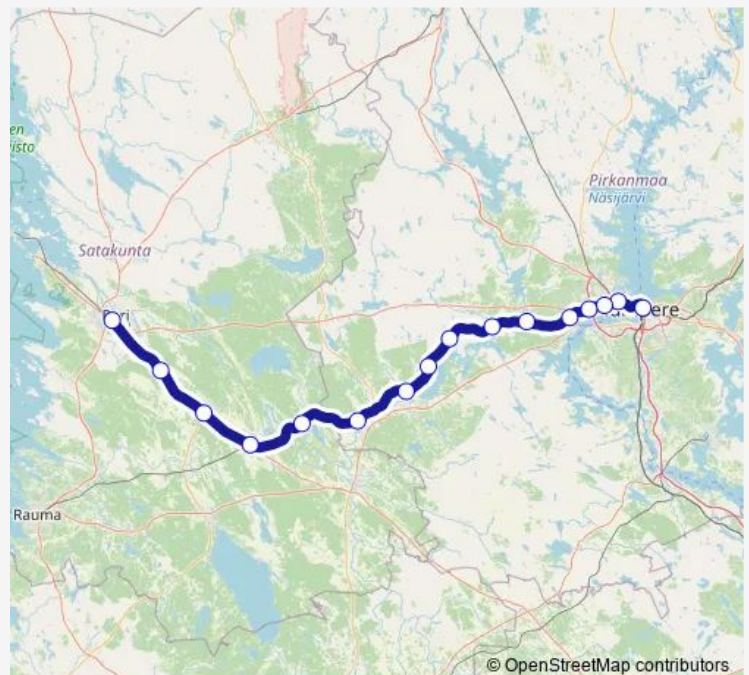

Ahvenus

Kokemäki

Harjavalta

Nakkila

Pori

## Route schedule

Tampere — Pori

Monday 14:11

Tuesday 14:11

Wednesday 14:11

Thursday 14:11

Friday 14:11

Saturday 14:11

## Route info

Direction: Tampere

Stops: 16

Trip Duration: 1 hour 33 min

■ IC 467 — Tampere - Pori

BusMaps

IC 467 Long Distance Trains time schedules and route maps are available in an offline PDF at [busmaps.com](https://busmaps.com). Use the [busmaps.com](https://busmaps.com) website to see live bus times, train schedule or subway schedule, and step-by-step directions for all public transit in Tampere