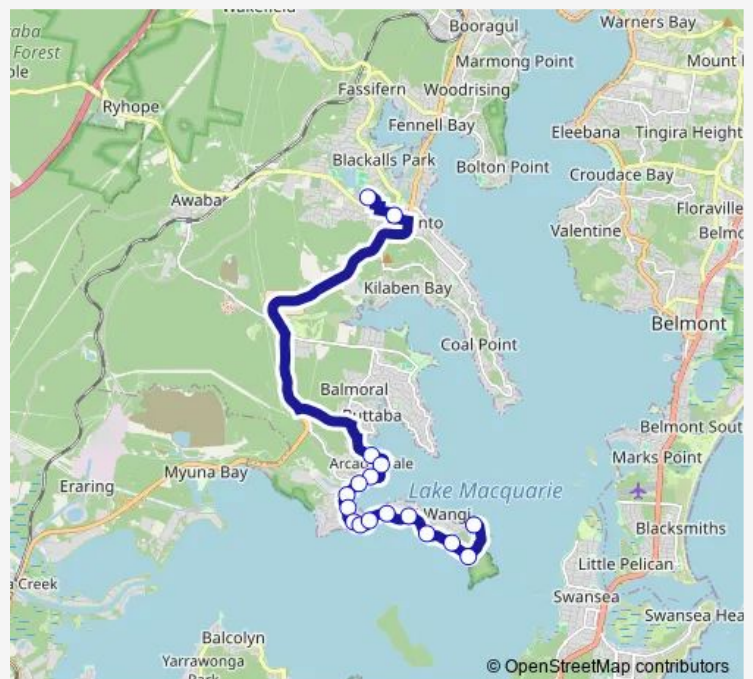

Cook St Before The Boulevarde

Ilford Av Opp Barry St

Alexander Pde Opp Kyrwood Lane

Alexander Pde Opp Glen Av

Alexander Pde Opp Donnelly Rd

Wangi District Workers' Club, Dobell Dr

Dobell Dr Opp Carawa Dr

Dobell Dr At Manooka St

Wangi Wangi Public School, Dobell Dr

Dobell Dr At Puna Rd

Dobell Dr At Watkins Rd

Dobell Dr Before Wangi Point Rd

Dobell Dr At Rees St

285 Dobell Dr

Dobell Dr At Reserve Rd

Watkins Rd At Reserve Rd

Route schedule

Toronto High School, Field Av — Watkins Rd At Reserve Rd

Monday 14:30

Tuesday 14:11

Wednesday 14:30

Thursday 14:30

Friday 14:30

Saturday —

Sunday —

Route info

Direction: Toronto High School, Field Av

Stops: 17

Trip Duration: 0 hour 44 min

6441 — Toronto HS to Arcadia Vale and Wangi

6441 School Bus time schedules and route maps are available in an offline PDF at [busmaps.com](https://busmaps.com). Use the [busmaps.com](https://busmaps.com) website to see live bus times, train schedule or subway schedule, and step-by-step directions for all public transit in Murrays Beach