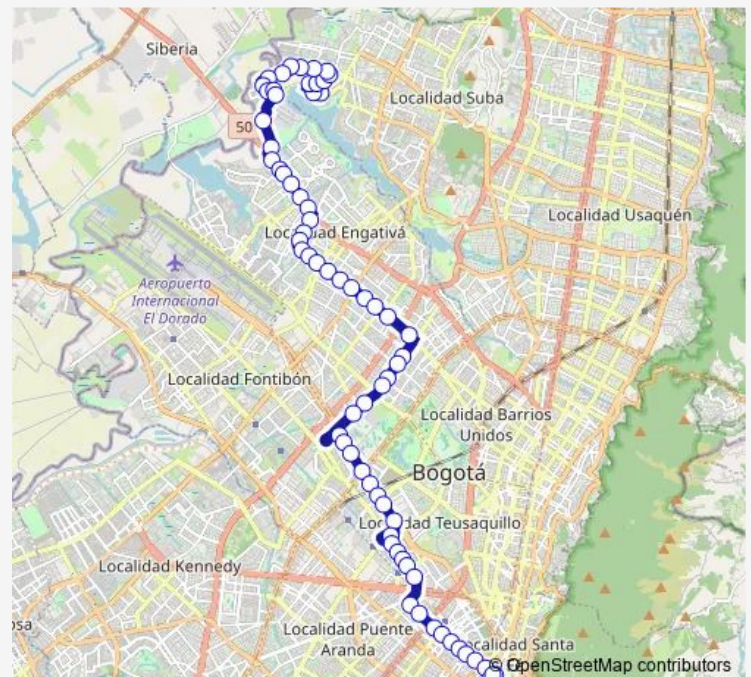

### Route schedule

KR 129 - CL 132A Tibabuyes — KR 9 - CL 18

Monday —

Tuesday —

Wednesday —

Thursday —

Friday —

Saturday —

### Route info

Direction: KR 129 - CL 132A Tibabuyes

Stops: 69

Trip Duration: 1 hour 24 min

A153 — Centro Ciclovía

AC 80 - KR 112a

AC 80 - KR 110

AC 80 - Tv106