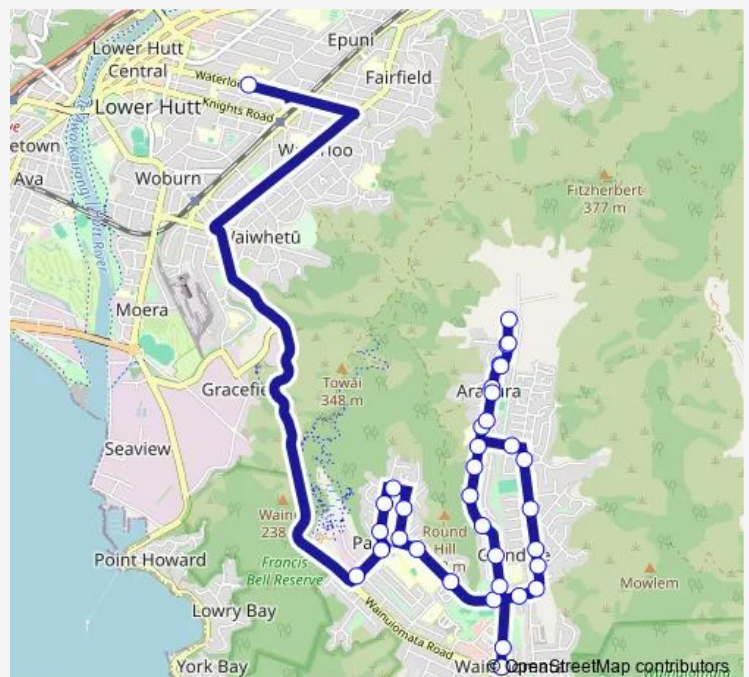

Wellington Road at Kent Street (near 171)

Wellington Road at Norfolk Street (near 203)

Wellington Road at Hamstead Street

Wellington Road at Arakura Park (near 273)

Wellington Road at Bexley Grove

Wellington Road at Stockdale Street (near 325)

Route schedule

Waterloo Road at St Bernard's College — Fitzherbert Road at Shopping Centre

Monday	15:05
Tuesday	15:05
Wednesday	15:05
Thursday	15:05
Friday	15:05
Saturday	—
Sunday	—

Route info

Direction: Waterloo Road at St Bernard's College

Stops: 35

Trip Duration: 0 hour 35 min

868 — St Bernard's College - Wainuiomata North

Wainuiomata North - Ipswich Grove

Wellington Road at Stockdale Street (near 310)

Wellington Road at Kew Grove

Wellington Road at Arakura Park (near 242)

Wellington Road at Whitehall Street

Norfolk Street (near 39)

Wise Street at Pencarrow Crescent (near 124)

Wise Street at Russell Road

Wise Street at Derwent Street (near 30)

Wise Street at Thirlmere Street