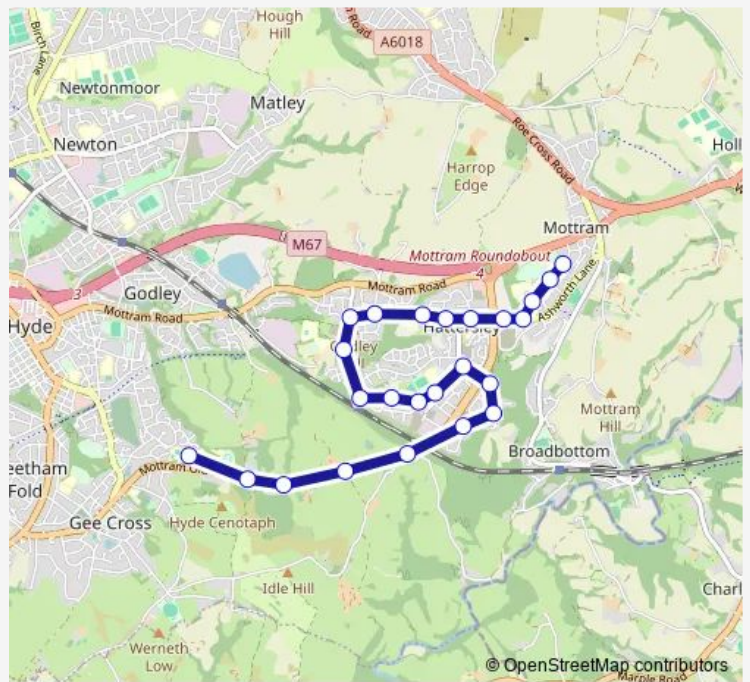

Bus 868 Alder Community HS - Hattersley

[Go to website](#)

**Direction**  
 Alder Community High School — John Kennedy Road  
 23 stops  
[Open route schedule](#)

- Alder Community High School
- Green Lane
- Mottram Old Road
- Mottram Old Road
- Apple Street
- Valley Road
- Ball Walk
- Broadbent Grove
- Beaufort Close
- Chapman Road
- Sandy Bank Avenue
- Sandy Bank Avenue
- Hattersley Rail Station
- Porlock Avenue
- Hattersley Road West
- Honiton Avenue
- Camborne Road
- Thornbury Avenue
- Melandra Crescent
- Chain Bar Lane
- Lowry Grove

Route schedule  
 Alder Community High School — John Kennedy Road

Monday	14:58
Tuesday	14:58
Wednesday	14:58
Thursday	14:58
Friday	14:58
Saturday	—
Sunday	—

Route info  
 Direction: Alder Community High School  
 Stops: 23  
 Trip Duration: 0 hour 19 min

■ 868 — Hattersley - Alder Community High School **BusMaps**

Longdale Drive

John Kennedy Road

**Direction**

John Kennedy Road — Alder Community High School

24 stops

[Open route schedule](#)

John Kennedy Road

Longdale Drive

Lowry Grove

John Kennedy Road

Chain Bar Lane

Melandra Crescent

Thornbury Avenue

Camborne Road

Honiton Avenue