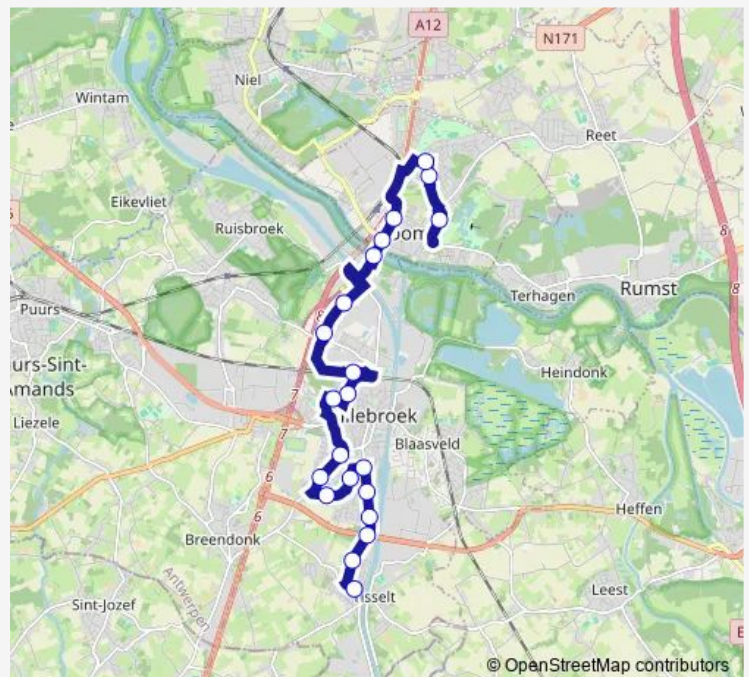

Willebroek Alfit

Tisselt Slepelaar

Tisselt Kotterlaan

**Route schedule**

Boom De Schorre — Tisselt Kotterlaan

Monday 12:10-15:50

Tuesday 12:10-15:50

Wednesday 12:10

Thursday 12:10-15:50

Friday 12:10-15:50

Saturday —

Sunday —

**Route info**

Direction: Boom De Schorre

Stops: 21

Trip Duration: 0 hour 43 min

868 — Boom - Willebroek - Tisselt

**Direction**

Boom De Schorre — Tisselt Kotterlaan

21 stops

[Open route schedule](#)

Boom De Schorre

Boom G. Gezellestraat

Boom Conscienceplein

## Route info

Direction: Boom De Schorre

Stops: 21

Trip Duration: 0 hour 43 min

868 Bus time schedules and route maps are available in an offline PDF at [busmaps.com](https://busmaps.com). Use the [busmaps.com](https://busmaps.com) website to see live bus times, train schedule or subway schedule, and step-by-step directions for all public transit in Willebroek