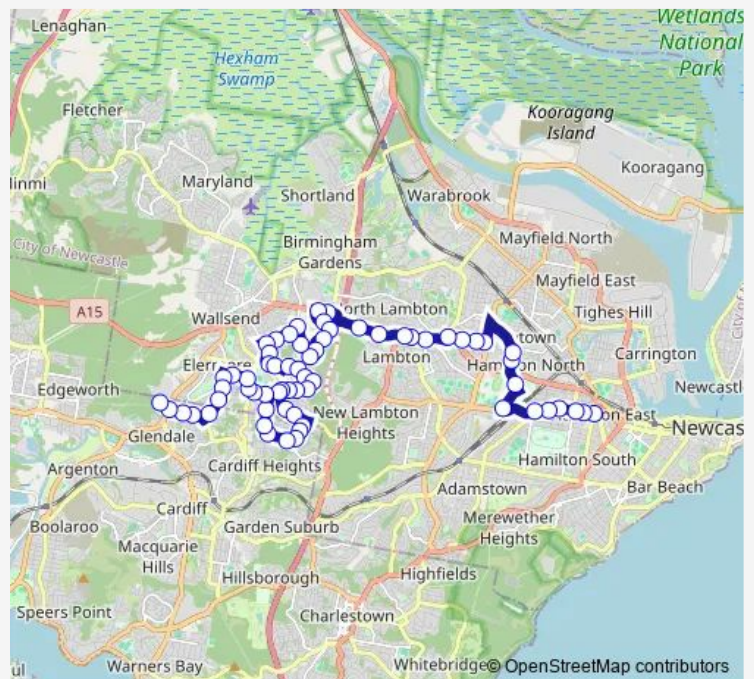

Newcastle Rd At Morehead St

Newcastle Rd At Grainger St

Newcastle Rd At Albert St

Newcastle Rd Opp Steel St

Newcastle Rd At Chalmers Rd

Route schedule

Tudor St Before Gordon Av — Macquarie College, College Rd

Monday 07:12

Tuesday 07:12

Wednesday 07:12

Thursday 07:12

Friday 07:12

Saturday —

Sunday —

Route info

Direction: Tudor St Before Gordon Av

Stops: 65

Trip Duration: 0 hour 45 min

Newcastle Rd Before Victory Pde

Victory Pde At Chalmers Rd

Birchgrove Drive Reserve, Birchgrove Dr

Birchgrove Dr At Coweambah Cl

Birchgrove Dr Opp Sakonia Cl