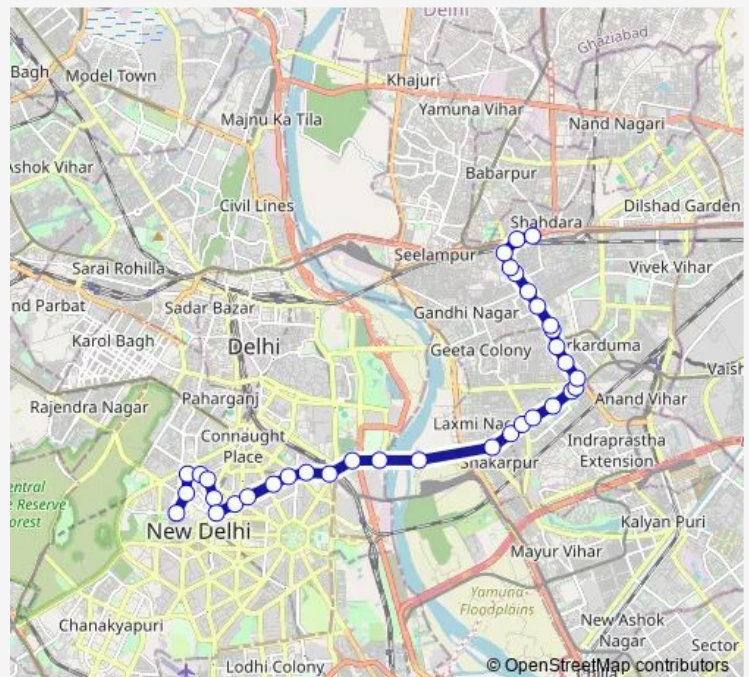

Shakarpur Crossing

Nirman Vihar Metro Station

Sawarthy Vihar

Route schedule

Kendriya Terminal (Church Road) — Shahdara Terminal

Monday 06:57-21:48

Tuesday 06:57-21:48

Wednesday 06:57-21:48

Thursday 06:57-21:48

Friday 06:57-21:48

Saturday 06:57-21:48

Sunday 06:57-21:48

Route info

Direction: Kendriya Terminal (Church Road)

Stops: 35

Trip Duration: 1 hour 2 min