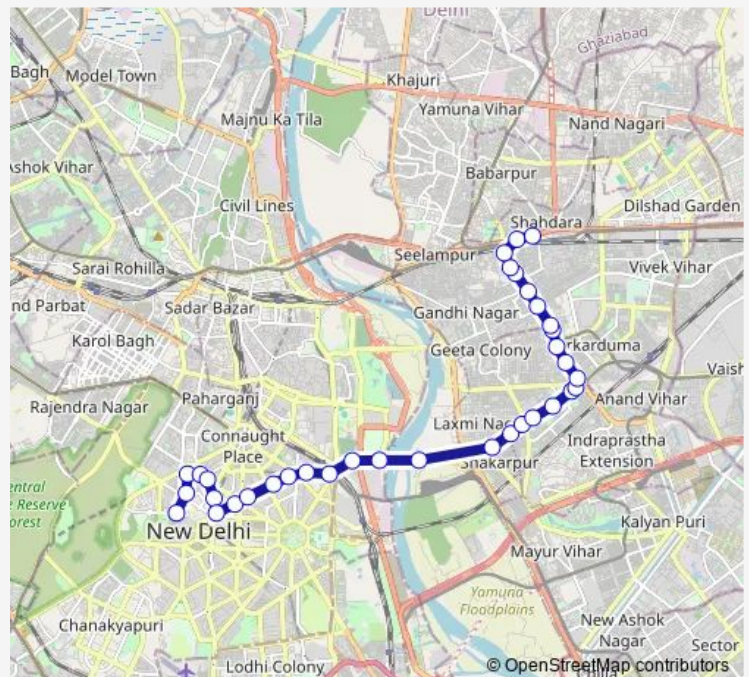

Tilak Bridge

Ito

Delhi Secretariat

Rainy Well

Laxmi Nagar Metro Station

Shakarpur

Shakarpur Crossing

Nirman Vihar Metro Station

### Route schedule

Kendriya Terminal (Church Road) — Shahdara Terminal

Monday 06:57-21:48

Tuesday 06:57-21:48

Wednesday 06:57-21:48

Thursday 06:57-21:48

Friday 06:57-21:48

Saturday 06:57-21:48

Sunday 06:57-21:48

### Route info

Direction: Kendriya Terminal (Church Road)

Stops: 35

Trip Duration: 1 hour 2 min

■ 320up

New Rajdhani Enclave

Karkardooma Crossing

Gagan Vihar