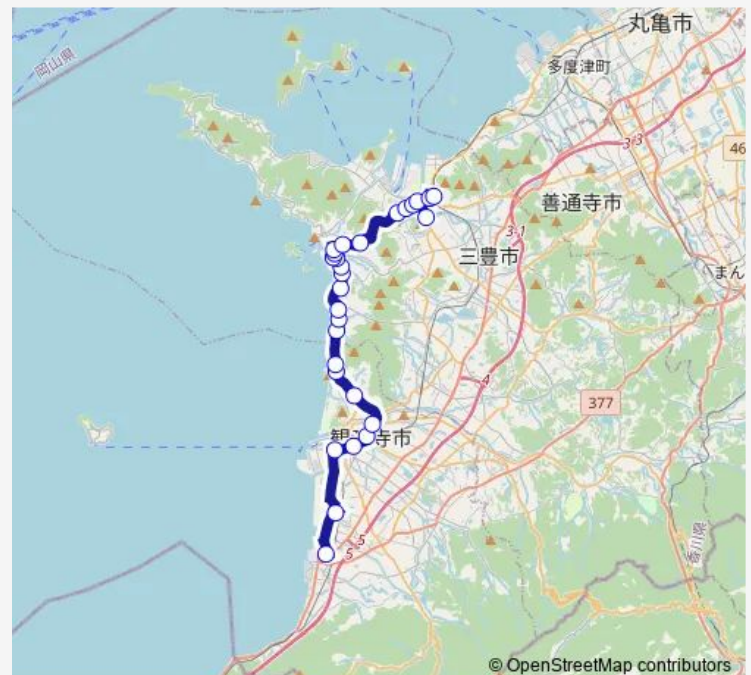

Direction

三豊総合病院 — 詫間駅

28 stops

[Open route schedule](#)

三豊総合病院

香川井下病院

たしろ医院

観音寺駅

観音寺総合高校前

観音寺第一高校口

高室医院

室本

室本北口

曾保

曾保中筋

曾保浦の谷

天王

父母ヶ浜

新開橋

仁尾庁舎駐車場

仁尾庁舎

仁尾南

仁尾町文化会館

仁尾小学校前

大麻荒神

Route schedule

三豊総合病院 — 詫間駅

Monday 06:50-19:40

Tuesday 06:50-19:40

Wednesday 06:50-19:40

Thursday 06:50-19:40

Friday 06:50-19:40

Saturday 06:50-19:40

Sunday —

Route info

Direction: 三豊総合病院

Stops: 28

Trip Duration: 0 hour 57 min