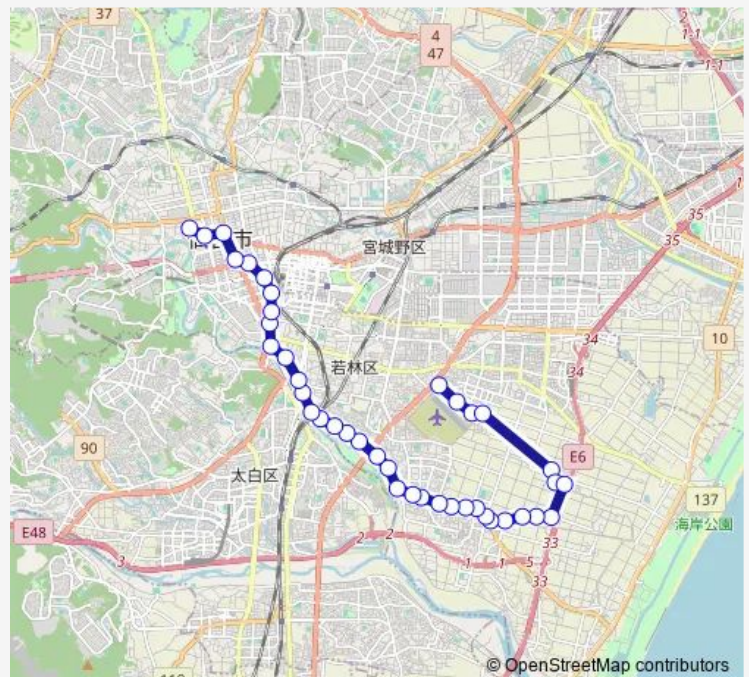

Thursday 06:48

Friday 06:48

Saturday —

Sunday —

Route info

Direction: 市営バス霞の目営業所前

Stops: 40

Trip Duration: 1 hour 4 min