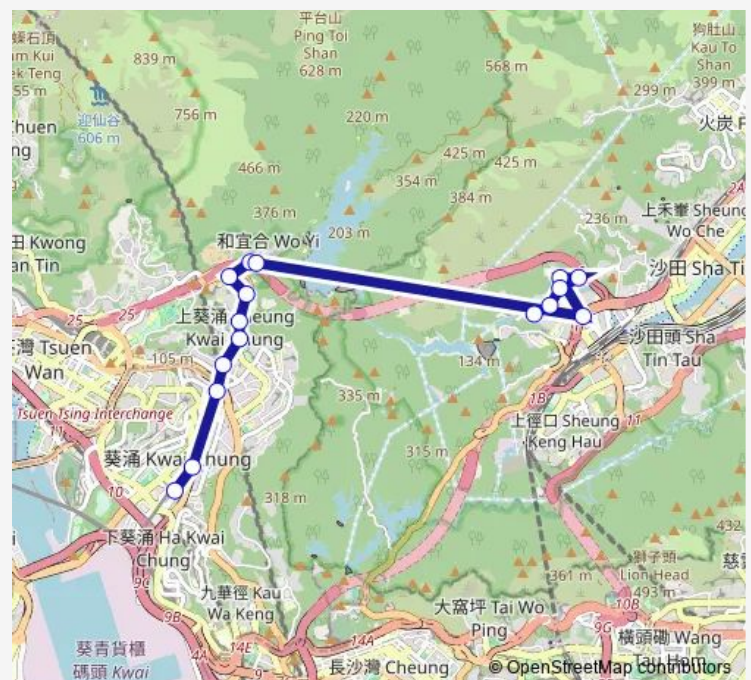

### Route info

Direction: [Kmb] Kwai Fong Station BUS Terminus

Stops: 16

Trip Duration: 0 hour 33 min

■ 46P — MEI TIN - Kwai Fong Station

[Kmb+Ctb] MEI TIN BUS Terminus/<Br>Mei TIN Es-  
tate|[Kmb] MEI TIN BUS Terminus