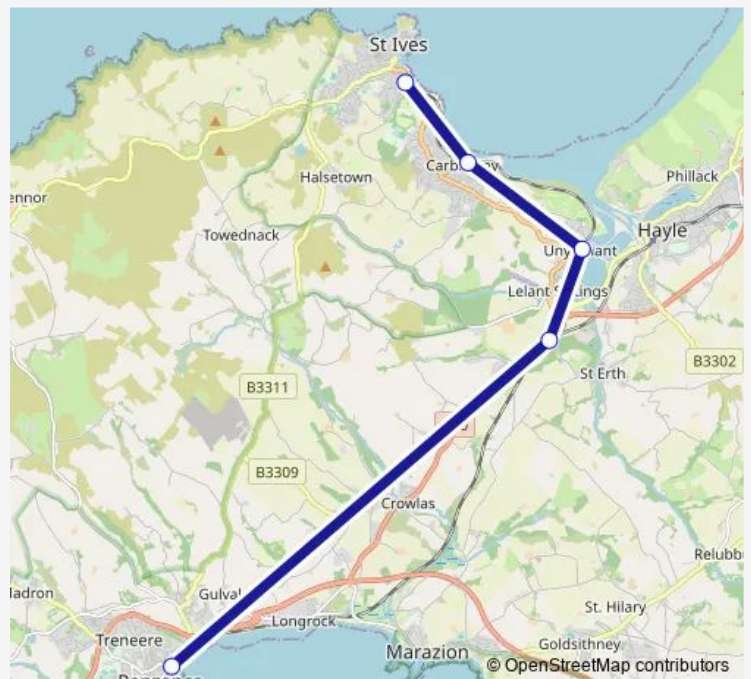

Lelant

Carbis Bay

St Ives (Cornwall)

Route schedule

Penzance — St Ives (Cornwall)

Monday 06:58

Tuesday 06:58

Wednesday 06:58

Thursday 06:58

Friday 06:58

Saturday 06:50-18:58

Sunday 10:27

Route info

Direction: Penzance

Stops: 5

Trip Duration: 0 hour 21 min

■ Gw:Pnz->Siv — GW train service from PNZ to Siv

Direction

Penzance — St Ives (Cornwall)

5 stops

[Open route schedule](#)

Penzance

St Erth

Lelant Saltings

Carbis Bay

St Ives (Cornwall)

Route schedule

Penzance — St Ives (Cornwall)

Monday	—
Tuesday	—
Wednesday	—
Thursday	—
Friday	—
Saturday	—
Sunday	08:42

Route info

Direction: Penzance

Stops: 5