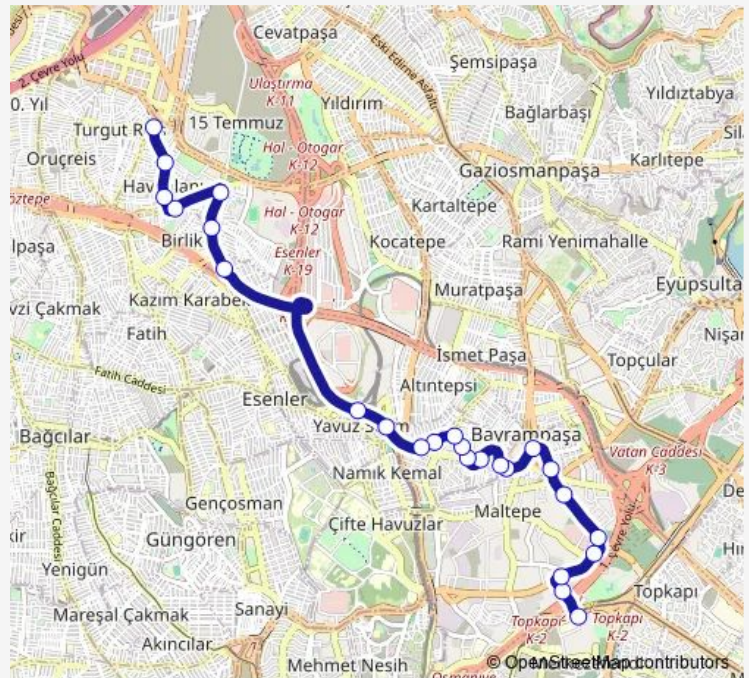

### Route schedule

Panorama 1453 — Taşocağı Cad.

Monday 06:30

Tuesday 06:30

Wednesday 06:30

Thursday 06:30

Friday 06:30

Saturday 06:30

### Route info

Direction: Panorama 1453

Stops: 25

Trip Duration: 0 hour 24 min

Mehmet Akif İnan Cad.

Taşocağı Caddesi

Havaalani Mahallesi

Taşocağı Cad.