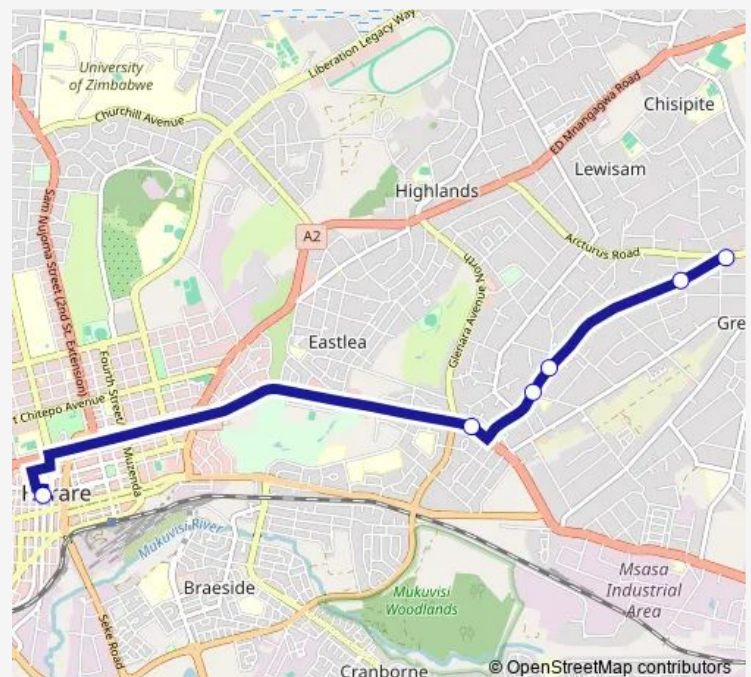

### Direction

Copacabana Rank — Kamfinsa Shopping Centre

6 stops

[Open route schedule](#)

Copacabana Rank

Samora Machel Avenue Bus Stop

Rhodesville

Wingate, Corner Harris Road and Rhodesville Avenue

### Route schedule

Copacabana Rank — Kamfinsa Shopping Centre

Monday 13:43

Tuesday 13:43

Wednesday 13:43

Thursday 13:43

Friday 13:43

Saturday 13:43

### Route info

Direction: Copacabana Rank

Stops: 6

Trip Duration: 0 hour 20 min

Copacabana Rank to Kamfinsa

Communal Taxi Service time schedules and route maps are available in an offline PDF at [busmaps.com](https://busmaps.com). Use the [busmaps.com](https://busmaps.com) website to see live bus times, train schedule or subway schedule, and step-by-step directions for all public transit in Harare