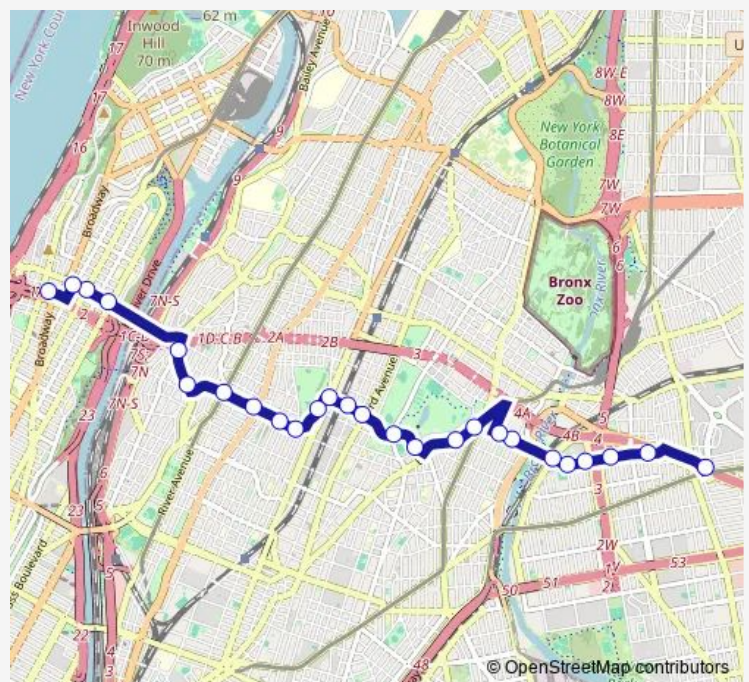

E 170 ST/College Av

E 170 ST/Grand Concourse

E 170 ST/Jerome Av

Edward L Grant HWY/Jesup Av

Route schedule

Hugh Grant Circle/Cross Bronx Expwy Service Rd — W 179 ST/Broadway

Monday	01:00-01:10 ⁺¹
Tuesday	01:00-01:10 ⁺¹
Wednesday	01:00-01:10 ⁺¹
Thursday	01:00-01:10 ⁺¹
Friday	01:00-01:10 ⁺¹
Saturday	01:40-01:00 ⁺¹
Sunday	01:40-00:40 ⁺¹

Route info

Direction: Hugh Grant Circle/Cross Bronx Expwy Service Rd

Stops: 26

Trip Duration: 0 hour 53 min

Bx11 — George Washington Bridge - Parkchester

Edward L Grant HWY/University Av

W 181 ST/Amsterdam Av

W 181 ST/Saint Nicholas Av

Wadsworth AV/W 181 St

W 179 ST/Broadway

Direction

Broadway/W 179 St — Hugh Grant Circle/Cross Bronx Expwy Service Rd

28 stops

[Open route schedule](#)

Broadway/W 179 St

Route info

Direction: Broadway/W 179 St

Stops: 28

Trip Duration: 0 hour 45 min

Rosedale AV/E 174 St

Cross Bronx Expwy Service RD South/Beach Av

Westchester AV/Virginia Av

Hugh Grant Circle/Cross Bronx Expwy Service Rd