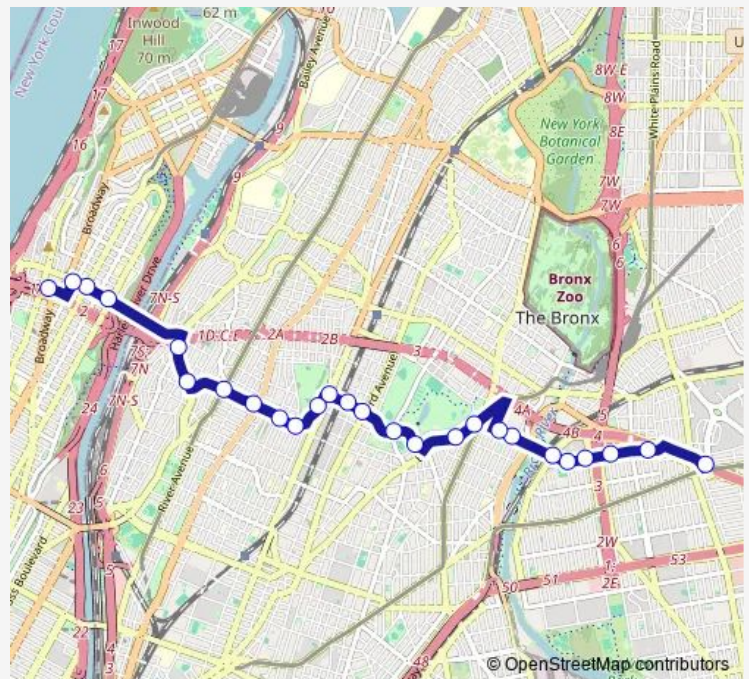

### Route schedule

Hugh Grant Circle/Cross Bronx Expwy Service Rd — W 179 ST/Broadway

Monday	01:00-01:10 <sup>+1</sup>
Tuesday	01:00-01:10 <sup>+1</sup>
Wednesday	01:00-01:10 <sup>+1</sup>
Thursday	01:00-01:10 <sup>+1</sup>
Friday	01:00-01:10 <sup>+1</sup>
Saturday	01:40-01:00 <sup>+1</sup>
Sunday	01:40-00:40 <sup>+1</sup>

### Route info

Direction: Hugh Grant Circle/Cross Bronx Expwy Service Rd

Stops: 26

Trip Duration: 0 hour 50 min

Bx11 — George Washington Bridge - Parkchester

Edward L Grant HWY/University Av

W 181 ST/Amsterdam Av

## Direction

Broadway/W 179 St — Hugh Grant Circle/Cross Bronx Expwy Service Rd

28 stops

[Open route schedule](#)

Broadway/W 179 St

W 181 ST/Wadsworth Av

W 181 ST/Saint Nicholas Av

W 181 ST/Amsterdam Av

## Route info

Direction: Broadway/W 179 St

Stops: 28

Trip Duration: 0 hour 32 min

Rosedale AV/E 174 St

Cross Bronx Expwy Service RD South/Beach Av

Westchester AV/Virginia Av

Hugh Grant Circle/Cross Bronx Expwy Service Rd