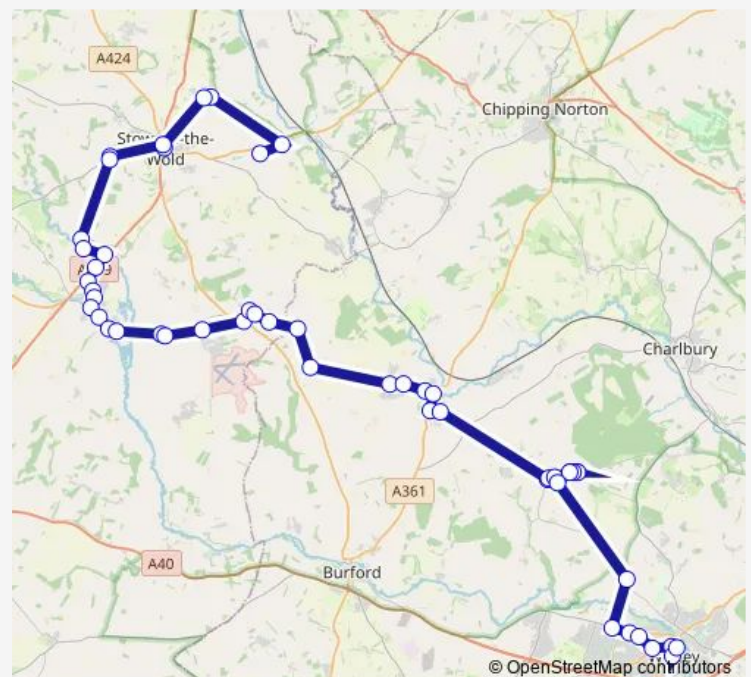

Ryeclose

Gorse Close

St Peter's Church

Route schedule

Horse and Groom — Waitrose Supermarket

Monday —

Tuesday —

Wednesday 08:47

Thursday —

Friday —

Saturday —

Sunday —

Route info

Direction: Horse and Groom

Stops: 53

Trip Duration: 1 hour 23 min

■ V21 — Oddington - Stow - Bourton - Burford - Witney

Village Hall

Farman Crescent East

Church Westcote Turn

St Francis House

War Memorial

Field Farm

Bus Shelter

Monday —

Tuesday —

Wednesday 12:00

Thursday —

Friday —

Saturday —

Sunday —

Route info