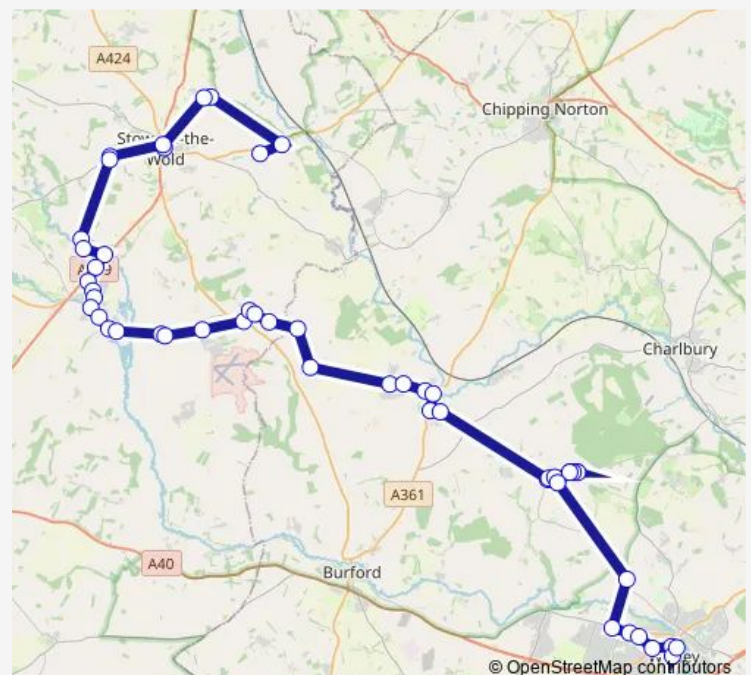

Ryeclose

Gorse Close

St Peter's Church

Route schedule

Horse and Groom — Waitrose Supermarket

Monday —

Tuesday —

Wednesday 08:47

Thursday —

Friday —

Saturday —

Sunday —

Route info

Direction: Horse and Groom

Stops: 53

Trip Duration: 1 hour 23 min

■ V21 — Oddington - Stow - Bourton - Burford - Witney

Village Hall

Farman Crescent East

Church Westcote Turn

St Francis House

War Memorial

Field Farm

Bus Shelter

Monday —

Tuesday —

Wednesday 12:00

Thursday —

Friday —

Saturday —

Sunday —

Route info