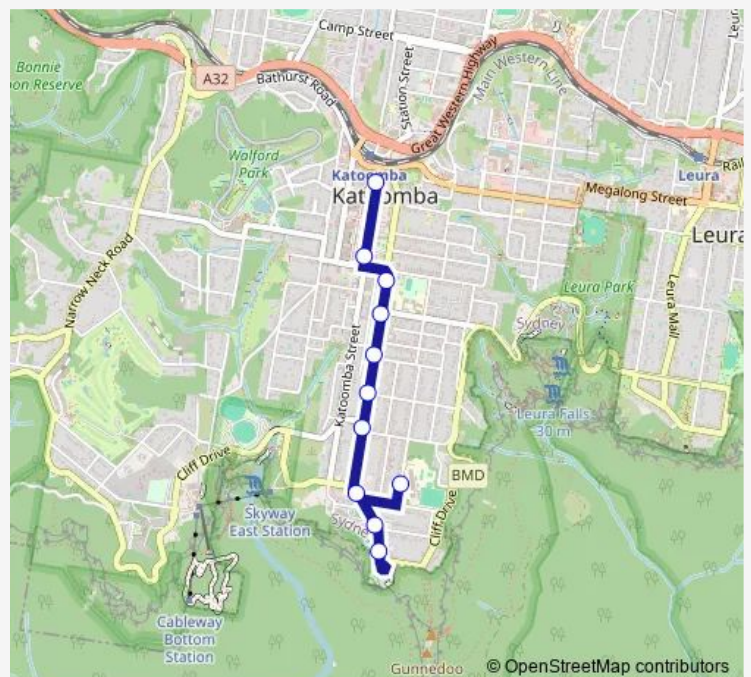

Echo Point Rd Opp Cliff Dr

Echo Point Rd At Panorama Dr

Echo Point Rd Opp Raymond Rd

Lurline St At Goyder Av

Lurline St Opp Warwick St

Lurline St Opp Oatley Av

Lurline St Opp Merriwa St

Lurline St Before Waratah St

Katoomba St Af Waratah St

Katoomba St Before Bathurst Rd

Route schedule

Katoomba High School, Martin St — Katoomba St Before Bathurst Rd

Monday 08:42

Tuesday 08:42

Wednesday 08:42

Thursday 08:42

Friday 08:42

Saturday —

Sunday —

Route info

Direction: Katoomba High School, Martin St

Stops: 11

Trip Duration: 0 hour 7 min

8326 School Bus time schedules and route maps are available in an offline PDF at [busmaps.com](https://busmaps.com). Use the [busmaps.com](https://busmaps.com) website to see live bus times, train schedule or subway schedule, and step-by-step directions for all public transit in Katoomba