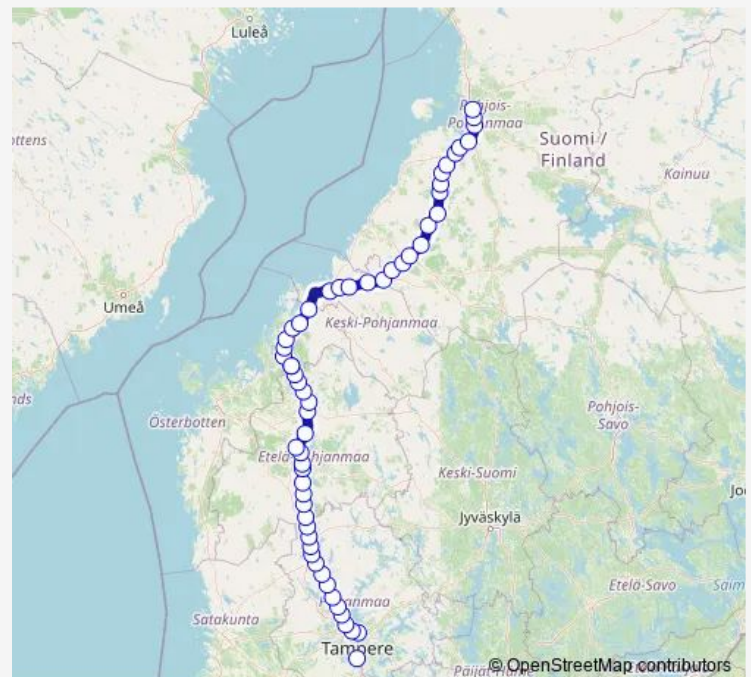

Larvakytö

Syrjämäki

Seinäjoki

Route schedule

Tampere — Oulu

Monday 12:02

Tuesday 12:02

Wednesday 12:02

Thursday 12:02

Friday 12:02

Saturday —

Sunday —

Route info

Direction: Tampere

Stops: 57

Trip Duration: 3 hour 43 min

■ IC 33 — Tampere - Oulu

Ruha

Lempäälä

Rajaperkiö

Kauhava

Raunio

Härmä

Voltti