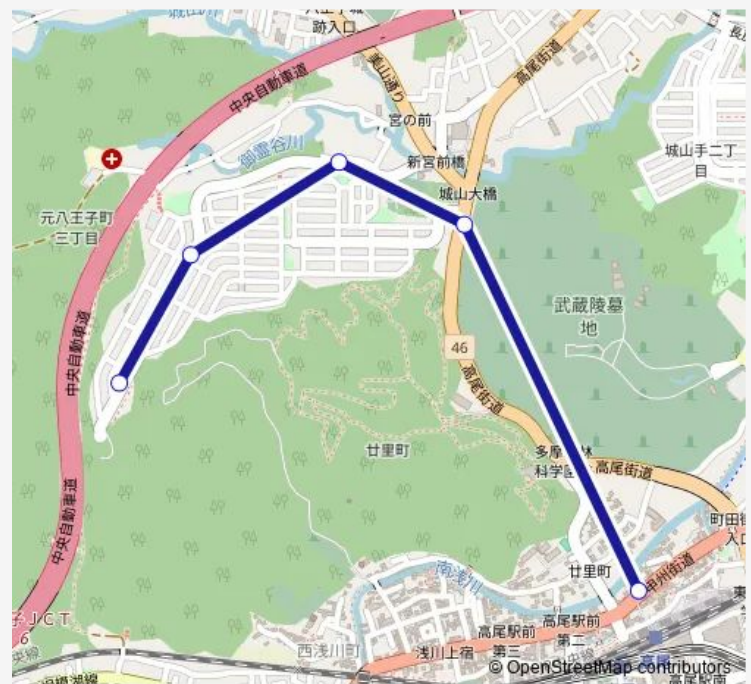

### Route schedule

高尾駅北口 — 高尾台住宅

Monday 05:54-19:40

Tuesday 05:54-19:40

Wednesday 05:54-19:40

Thursday 05:54-19:40

Friday 05:54-19:40

Saturday 06:40-19:40

### Route info

Direction: 高尾駅北口

Stops: 6

Trip Duration: 0 hour 9 min

高尾駅北口