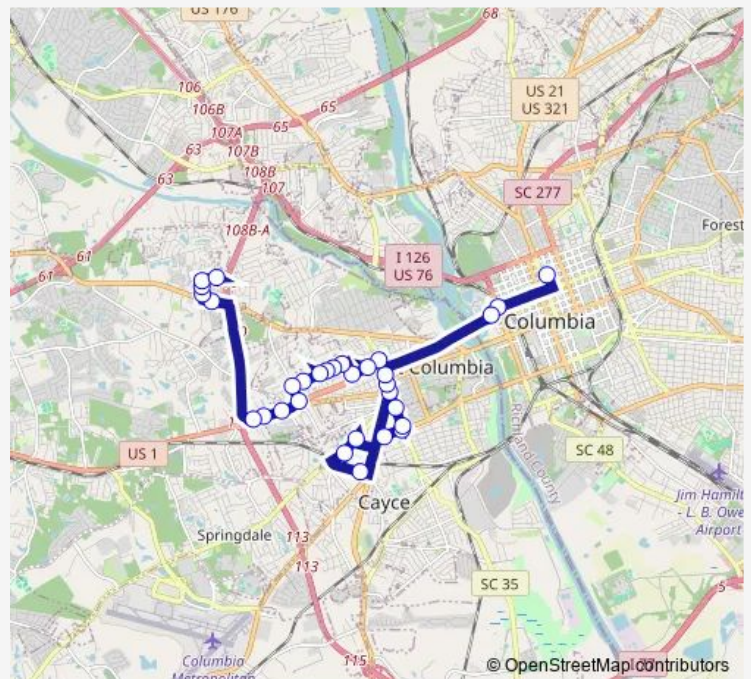

Bus 96I West Columbia / Cayce

[Go to website](#)

**Direction**

Sumter Laurel South — Hulon E Hospital East

31 stops

[Open route schedule](#)

- Sumter Laurel South
- Taylor Huger West
- Williams Hampton South
- Williams & Kmart Superstop North
- Platt Springs & Denham East
- Platt Springs & Wessinger East
- Charleston Knox North
- Knox 12th East
- 12th & Knox Abbott North
- 12th & Evergreen North
- 12th & B North
- 12th & Meeting North
- 12th Shull North
- Monticello 12th West
- Batchelor Senn West
- Batchelor Brown West
- Holland James West
- Holland Lancaster West
- Holland Guilford West
- Holland Greenwood West
- Holland Hendrix West

Route schedule

Sumter Laurel South — Hulon E Hospital East

Monday	05:55-18:05
Tuesday	05:55-18:05
Wednesday	05:55-18:05
Thursday	05:55-18:05
Friday	05:55-18:05
Saturday	09:05-14:05
Sunday	—

Route info

Direction: Sumter Laurel South

Stops: 31

Trip Duration: 0 hour 31 min

96I — West Columbia / Cayce

Holland Hook West

Hook Jarvis South

Augusta Wade West

Augusta Castle West

Augusta Chris West

Dunbar & Middle North

Dunbar & Joyce North

Williams & Kmart Superstop North

Hampton Huger East

Sumter Laurel South

96I Bus time schedules and route maps are available in an offline PDF at [busmaps.com](https://busmaps.com). Use the [busmaps.com](https://busmaps.com) website to see live bus times, train schedule or subway schedule, and step-by-step directions for all public transit in Columbia