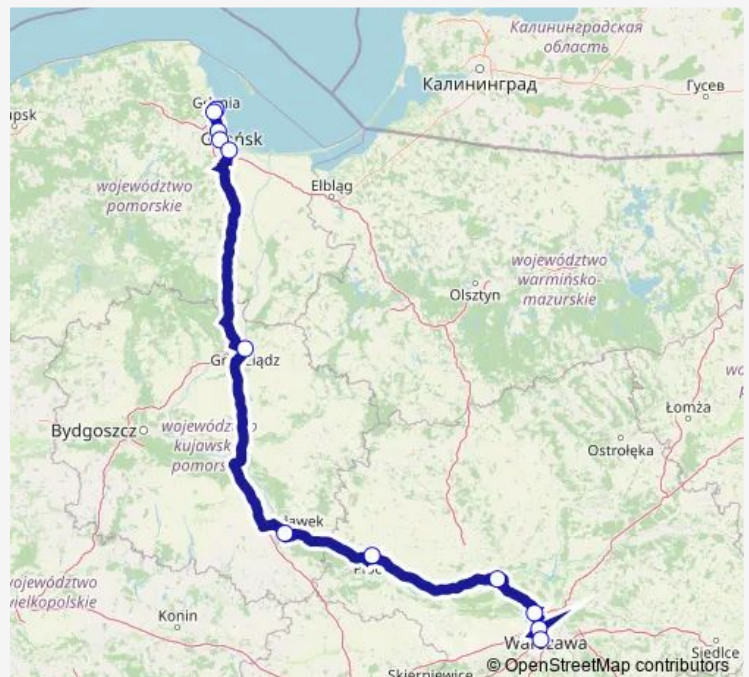

Gdansk, Bus Station

Grudziadz, Railway Station 03

Wloclawek, Okrzei interchange 13

Plock, Bus Station

Nowy Dwor Mazowiecki, Warsaw-Modlin Airport

Warsaw, Metro Młociny

Warsaw, Bus Station West

Warsaw, Chopin Airport

Route schedule

Gdynia, Public Ferry Terminal — Warsaw, Chopin Airport

Monday 20:50-21:50

Tuesday 20:50-21:50

Wednesday 20:50-21:50

Thursday 20:50-21:50

Friday 20:50-21:50

Saturday 20:50-21:50

Sunday 20:50-21:50

Route info

Direction: Gdynia, Public Ferry Terminal

Stops: 12

Trip Duration: 7 hour 20 min

FlixBus N1210 — Łeba/Gdańsk - Warsaw