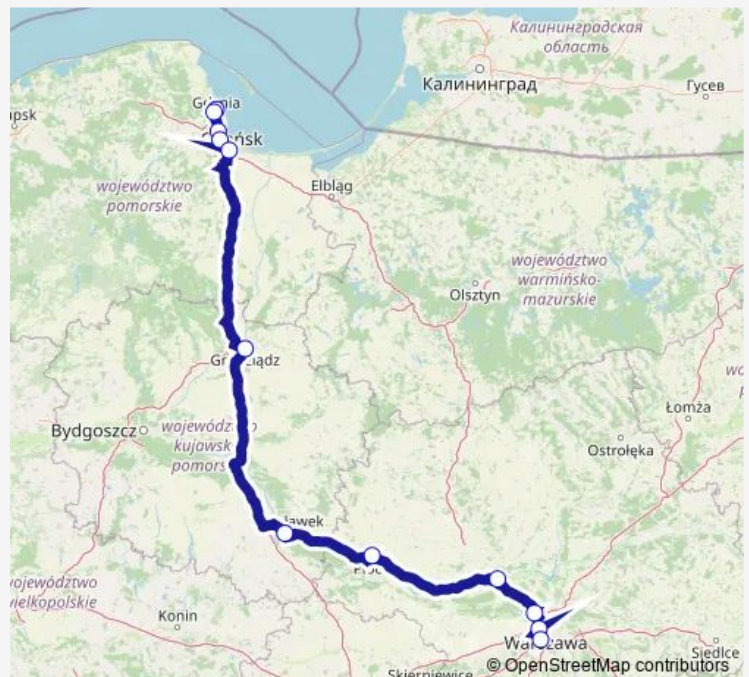

Direction

Łeba, Plac Dworcowy Street — Warsaw, Chopin Airport

18 stops

[Open route schedule](#)

Łeba, Plac Dworcowy Street

Debki, Letniskowa Street No. 127

Karwia, Wojska Polskiego 22 and 13

Jastrzebia Gora, Pucka 08

Rozewie, Lighthouse

Chlapowo, 04 and 31

Wladyslawowo, Bus station

Gdynia, Bus station

Sopot, PKP Niepodleglosci 01 and 02

Gdansk, Hala Olivia 1840 and 1841

Gdansk, Bus Station

Grudziadz, Railway Station 03

Wloclawek, Okrzei interchange 13

Plock, Bus Station

Nowy Dwor Mazowiecki, Warsaw-Modlin Airport

Warsaw, Metro Młociny

Warsaw, Bus Station West

Warsaw, Chopin Airport

Route schedule

Łeba, Plac Dworcowy Street — Warsaw, Chopin Airport

Monday	18:10
Tuesday	18:10
Wednesday	18:10
Thursday	18:10
Friday	18:10
Saturday	18:10
Sunday	18:10

Route info

Direction: Łeba, Plac Dworcowy Street

Stops: 18

Trip Duration: 10 hour 0 min

Flixbus N1210 — Łeba/Gdańsk - Warsaw