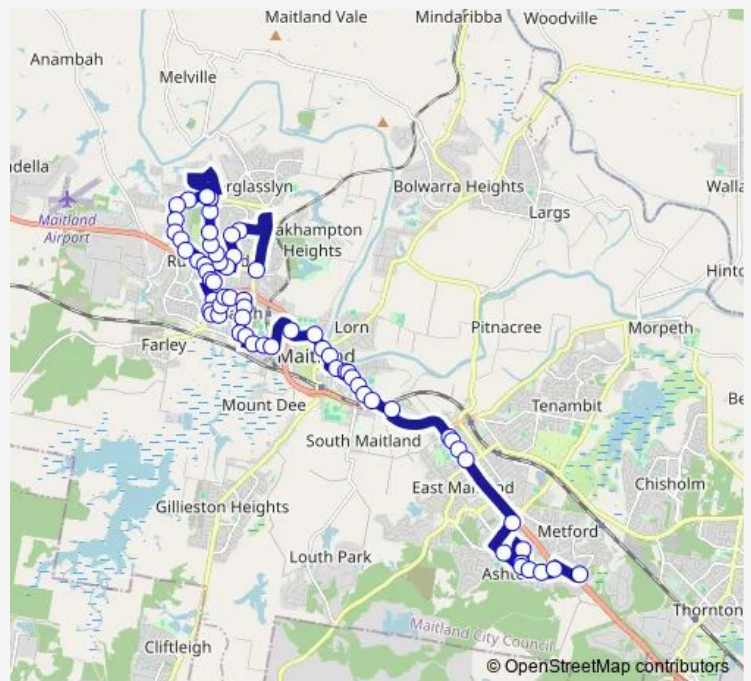

School Bus 2591 Aberglasslyn Rd and Alexander Ave to Metford Tafe

[Go to website](#)

**Direction**

Aberglasslyn Rd At Alexandra Av — Ferraby Dr Opp Tafe Maitland

64 stops

[Open route schedule](#)

- Aberglasslyn Rd At Alexandra Av
- Avery St At Bingara St
- Avery St Opp Adelong Cl
- Avery St Opp Rutherford Oval
- Alexandra Av Opp Rutherford Oval
- Weblands St After Alexandra Av
- Weblands St Opp Rutherford Public School
- Weblands St Opp Maitland Baptist Church
- Weblands St Opp Budgeree Dr
- Weblands St Opp Budgeree Dr
- Denton Park Dr After Weblands St
- Tea Tree Av At Denton Park Dr
- Tea Tree Av At Denton Park Dr
- Denton Park Dr At Adam Av
- Denton Park Dr Opp Ross St
- Denton Park Dr At Adam Av
- Denton Park Dr At Rebecca Cl
- Fairfax St Opp Justine Pde
- Fairfax St Opp Norm Chapman Oval
- Bunning Av At Dunkley St

Route schedule

Aberglasslyn Rd At Alexandra Av — Ferraby Dr Opp Tafe Maitland

Monday	07:18
Tuesday	07:18
Wednesday	07:18
Thursday	07:18
Friday	07:18
Saturday	—
Sunday	—

Route info

Direction: Aberglasslyn Rd At Alexandra Av

Stops: 64

Trip Duration: 0 hour 59 min

2591 — Aberglasslyn Rd and Alexander Ave to Metford Tafe **BusMaps**

Maitland City Corps, Bunning Av

Hillview St At Alexandra Av (Hail And Ride)

Hillview St At West Mall

Arthur St Opp Rutherford Bowling Club

Rutherford Park, Wollombi Rd

Wollombi Rd Before Goodlet St

Goodlet St Opp Carr St

Verge St At Goodlet St

Verge St Opp Taree Av

Gillies St After Verge St

Gillies St At Young St