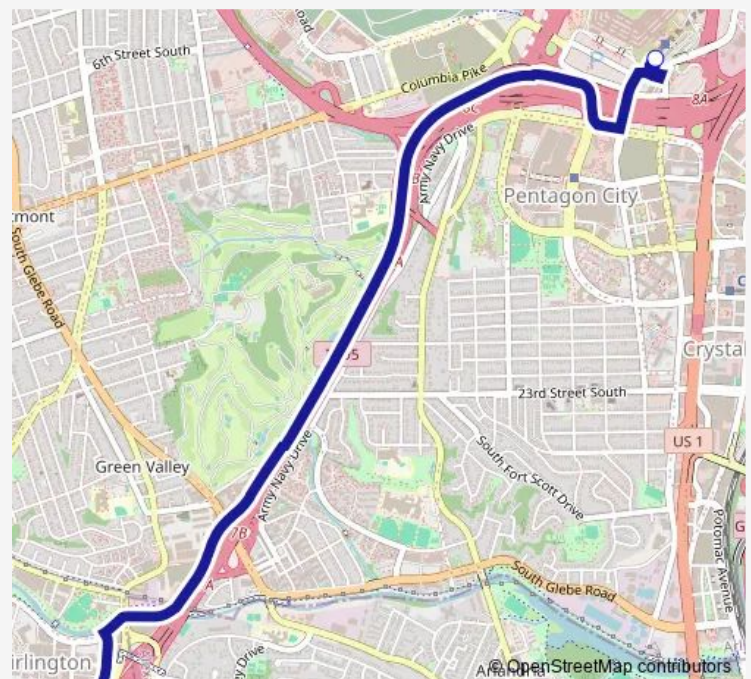

## Bus 87X Pentagon-Shirlington Express

[Go to website](#)**Direction**

Pentagon Transit Center BAY U3 — S Quincy ST NB AT Shirlington Station BAY E

2 stops

[Open route schedule](#)

Pentagon Transit Center BAY U3

S Quincy ST NB AT Shirlington Station BAY E

**Route schedule**

Pentagon Transit Center BAY U3 — S Quincy ST NB AT Shirlington Station BAY E

Monday 06:51-08:32

Tuesday 06:51-08:32

Wednesday 06:51-08:32

Thursday 06:51-08:32

Friday 06:51-08:32

Saturday —

Sunday —

**Route info**

Direction: Pentagon Transit Center BAY U3

Stops: 2

Trip Duration: 0 hour 10 min

87X — Pentagon-Shirlington Express

87X Bus time schedules and route maps are available in an offline PDF at [busmaps.com](https://busmaps.com). Use the [busmaps.com](https://busmaps.com) website to see live bus times, train schedule or subway schedule, and step-by-step directions for all public transit in Washington