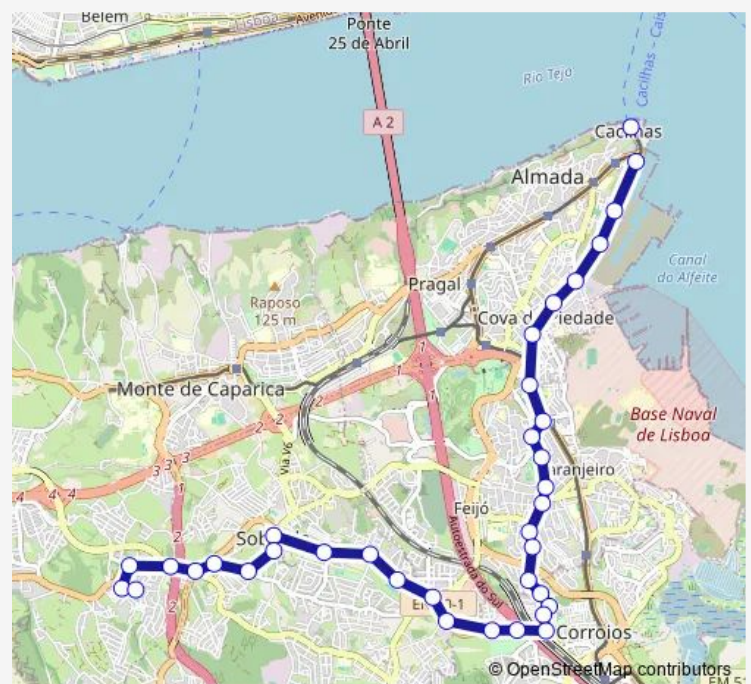

Thursday 21:00-00:40⁺¹

Friday 21:00-00:40⁺¹

Saturday 21:50-00:40⁺¹

Sunday 21:50-00:40⁺¹

Route info

Direction: Cacilhas (Lgo Alfredo Dinis Alex) Terminal P1

Stops: 36

Trip Duration: 0 hour 40 min