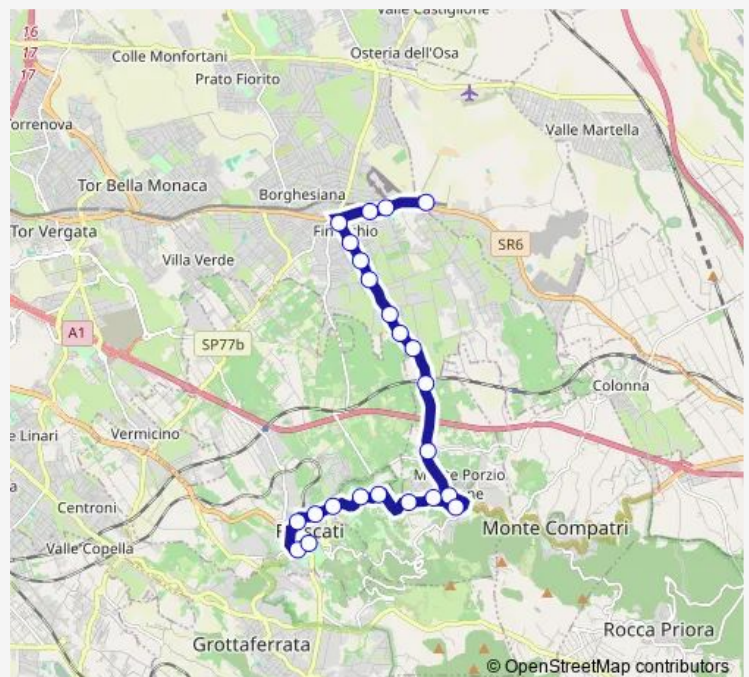

Monte Compatri | Stazione Metro C # f00080 — Frascati | Piazza Marconi # f12858

Monday 07:00

Tuesday 07:00

Wednesday 07:00

Thursday 07:00

Friday 07:00

Saturday 11:40-14:45

Sunday —

Route info

Direction: Monte Compatri | Stazione Metro C # f00080

Stops: 23

Trip Duration: 0 hour 30 min

Pantano Metro C - Frascati # Sg072d

Frascati | Via Manara (Stazione FS) | Ist. Superiore U.
Foscolo # f12958