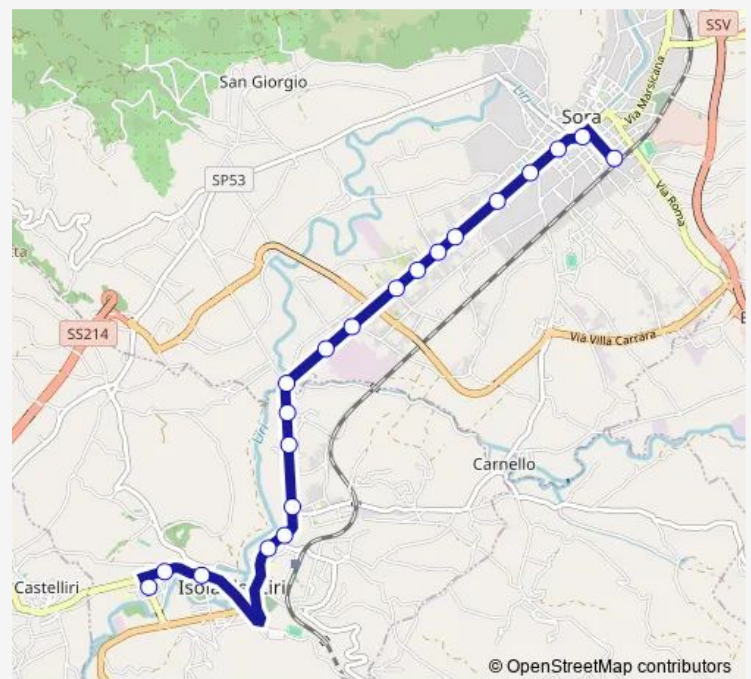

Isola Liri | Largo Bottaro # f5877

Isola Liri | Largo Tavernanova # f5879

Isola Liri | Via Tavernanova Via Cataldi # f5880

Isola Liri | Via Borgonuovo Via Carnello # f5881

Isola Liri | Via Borgonuovo Via Panzacchi # f5882

Sora | Piazza Garibaldi # f5888

Sora | Ist. Simoncelli # f5889

Sora | Stazione FS # f5890

Route schedule

ISOLA LIRI | Via Lungoliri Pirandello # f7843 — Sora | Stazione FS # f5890

Monday	07:50-13:35
Tuesday	07:50-13:35
Wednesday	07:50-13:35
Thursday	07:50-13:35
Friday	07:50-13:35
Saturday	—
Sunday	—

Route info

Direction: ISOLA LIRI | Via Lungoliri Pirandello # f7843

Stops: 20

Trip Duration: 0 hour 27 min

Isola del Liri - Sora # So122d

Bus time schedules and route maps are available in an offline PDF at busmaps.com. Use the busmaps.com website to see live bus times, train schedule or subway schedule, and step-by-step directions for all public transit in Isola del Liri