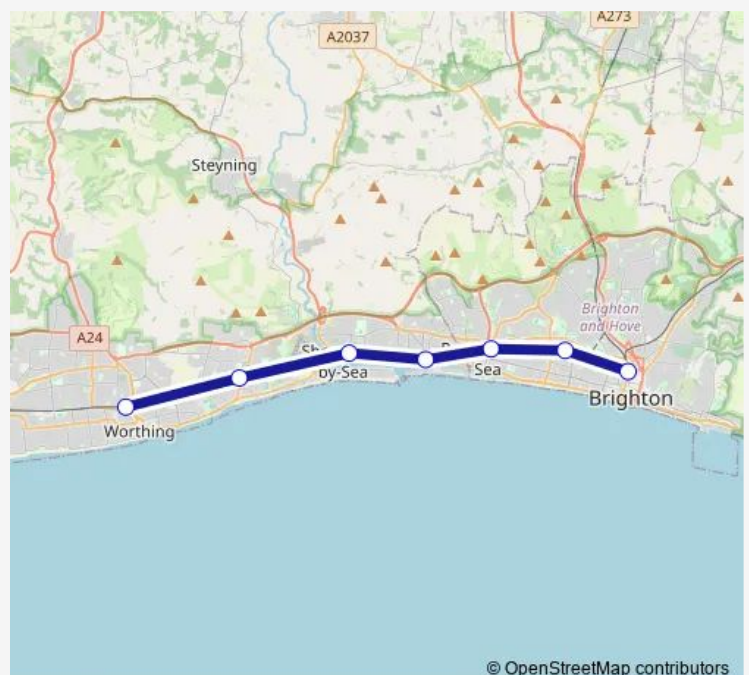

Rail Replacement Bus Service Sn:Btn->Wrh SN replacement bus service from BTN to Wrh

[Go to website](#)

Direction

Brighton — Worthing

7 stops

[Open route schedule](#)

Brighton

Hove

Portslade

Southwick

Shoreham-by-Sea (Sussex)

Lancing

Worthing

Route schedule

Brighton — Worthing

Monday	24:44-01:26 ⁺¹
Tuesday	00:44-01:26 ⁺¹
Wednesday	00:57-01:26 ⁺¹
Thursday	00:57-01:26 ⁺¹
Friday	00:57-02:00
Saturday	—
Sunday	—

Route info

Direction: Brighton

Stops: 7

Trip Duration: 0 hour 48 min

Sn:Btn->Wrh Rail Replacement Bus Service time schedules and route maps are available in an offline PDF at busmaps.com. Use the busmaps.com website to see live bus times, train schedule or subway schedule, and step-by-step directions for all public transit in Brighton