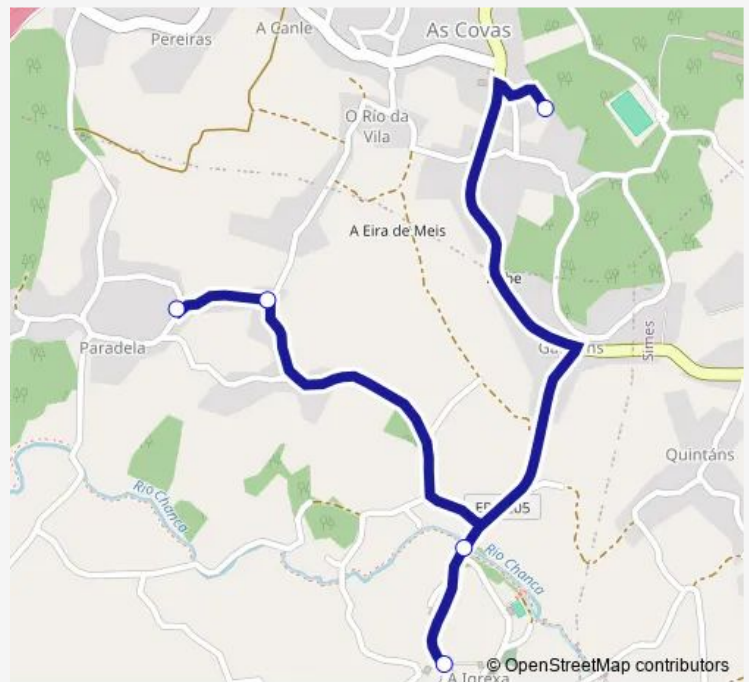

# Bus Xg695014 Ceip De Meaño-As Covas - Paradela

[Go to website](#)**Direction**

Ceip de Meaño-As Covas — Paradela - Lavadero

5 stops

[Open route schedule](#)

Ceip de Meaño-As Covas

Ponte Caxoi

Laxe

Arcas (Palaimo)

Paradela - Lavadero

**Route schedule**

Ceip de Meaño-As Covas — Paradela - Lavadero

|           |       |
|-----------|-------|
| Monday    | 14:15 |
| Tuesday   | 14:15 |
| Wednesday | 14:15 |
| Thursday  | 14:15 |
| Friday    | 14:15 |
| Saturday  | —     |
| Sunday    | —     |

**Route info**

Direction: Ceip de Meaño-As Covas

Stops: 5

Trip Duration: 0 hour 15 min

Xg695014 — Ceip De Meaño-As Covas - Paradela

**Direction**

Paradela - Lavadero — Ceip de Meaño-As Covas

5 stops

Direction: Paradela - Lavadero

Stops: 5

Trip Duration: 0 hour 27 min

Xg695014 Bus time schedules and route maps are available in an offline PDF at [busmaps.com](https://busmaps.com). Use the [busmaps.com](https://busmaps.com) website to see live bus times, train schedule or subway schedule, and step-by-step directions for all public transit in Sanxenxo