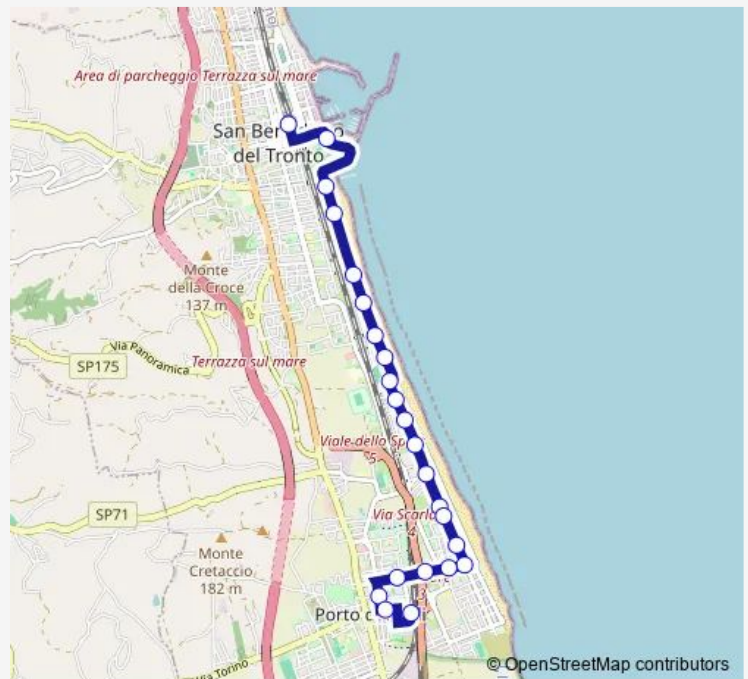

F.Ta 15 V.Dei Mille B. Colonna

F.Ta 16 V. DEI Mille B.Delle Rose

VIA Mare Farmacia

Porto D'Ascoli - VIA Mare

Porto D'Ascoli - VIA Mare EX- Florentia

Route schedule

S. Benedetto DEL TR. - Stazione Ffss — Stazione DI Porto D'Ascoli

Monday	06:35-00:20 ⁺¹
Tuesday	06:35-00:20 ⁺¹
Wednesday	06:35-00:20 ⁺¹
Thursday	06:35-00:20 ⁺¹
Friday	06:35-00:20 ⁺¹
Saturday	06:35-00:20 ⁺¹
Sunday	06:35-00:20 ⁺¹

Route info

Direction: S. Benedetto DEL TR. - Stazione Ffss

Stops: 23

Trip Duration: 0 hour 15 min

Porto D' Ascoli - Piazza Redentore

Porto D'Ascoli - VIA Turati-BAR Sweet Po

Stazione DI Porto D'Ascoli

7+2 Bus time schedules and route maps are available in an offline PDF at busmaps.com. Use the busmaps.com website to see live bus times, train schedule or subway schedule, and step-by-step directions for all public transit in San Benedetto del Tronto