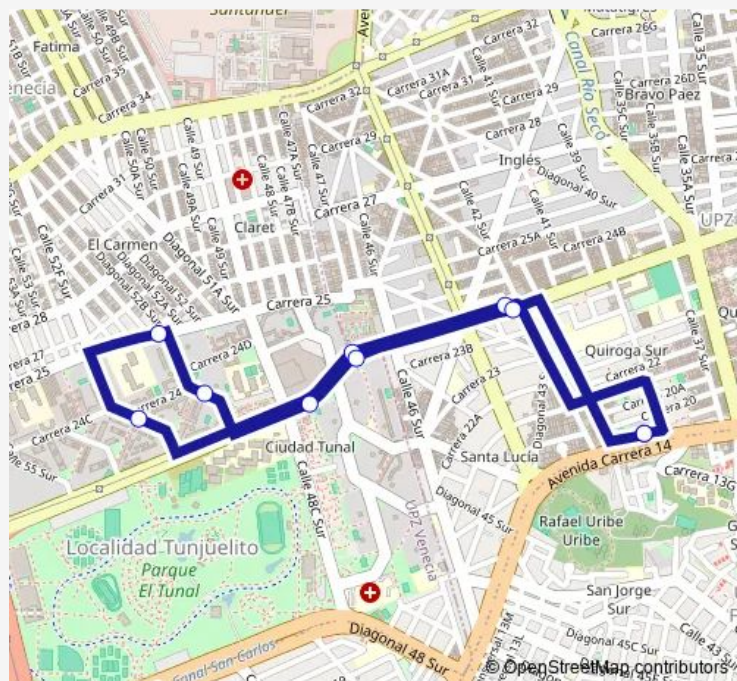

### Direction

Cra19\_CII40bs — Cra19\_CII40bs

10 stops

[Open route schedule](#)

Cra19\_CII40bs

AK 24 - CL 42 Sur

AK 24 - CL 47A Sur

CL 52F Sur - KR 24a

### Route schedule

Cra19\_CII40bs — Cra19\_CII40bs

Monday	04:05-22:59
Tuesday	04:05-22:59
Wednesday	04:05-22:59
Thursday	04:05-22:59
Friday	04:05-22:59
Saturday	04:05-22:59
Sunday	—

### Route info

Direction: Cra19\_CII40bs

Stops: 10

Trip Duration: 0 hour 54 min

7-2 Bus time schedules and route maps are available in an offline PDF at [busmaps.com](https://busmaps.com). Use the [busmaps.com](https://busmaps.com) website to see live bus times, train schedule or subway schedule, and step-by-step directions for all public transit in Bogota