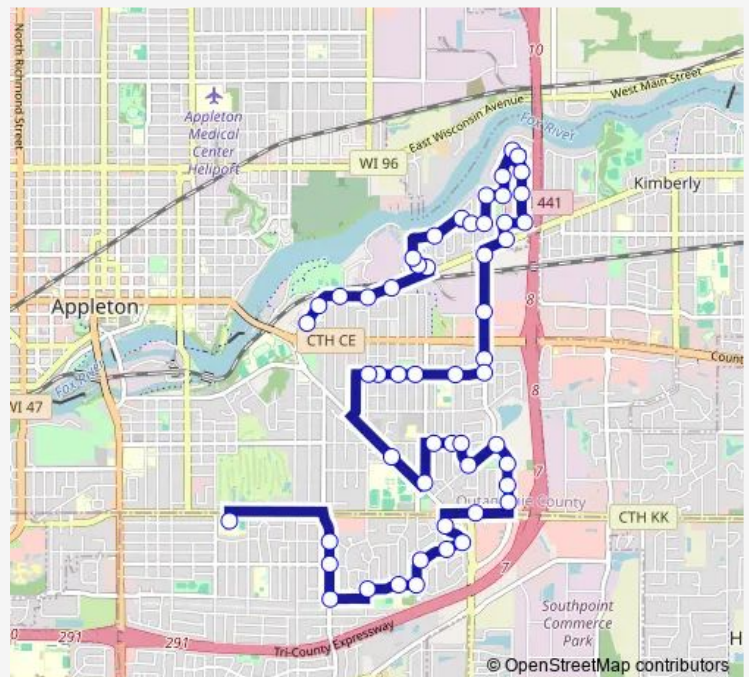

E Edgemere & N Briarcliff

Route schedule

S Walter & E Harriet — Madison Middle @ rear door

Monday 06:50

Tuesday 06:50

Wednesday 06:50

Thursday 06:50

Friday 06:50

Saturday —

Sunday —

Route info

Direction: S Walter & E Harriet

Stops: 53

Trip Duration: 0 hour 40 min

84 Am — 84 AM - Madison Middle

N Briarcliff & E Newberry