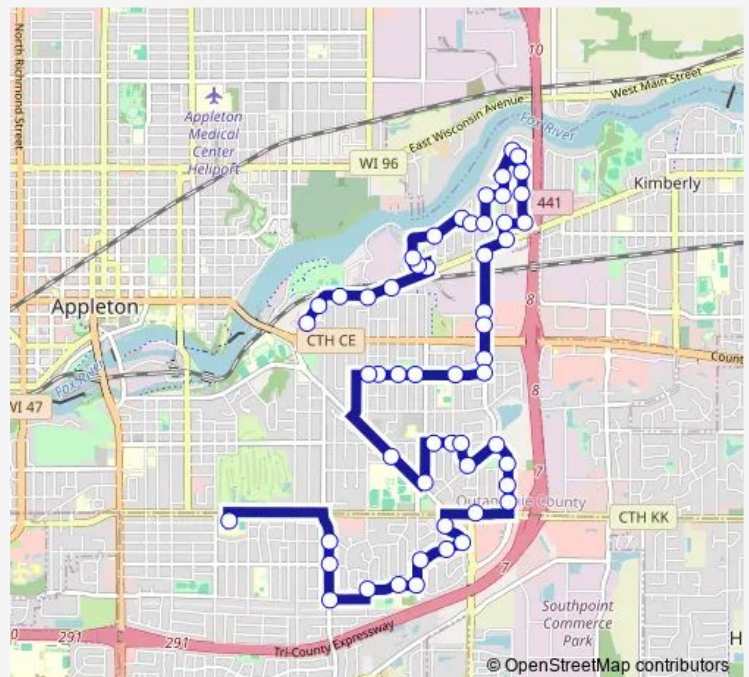

N Hawthorne & Crestview

N Hawthorne & E Edgemere

E Edgemere & N Briarcliff

Route schedule

S Walter & E Harriet — Madison Middle @ rear door

Monday 06:50

Tuesday 06:50

Wednesday 06:50

Thursday 06:50

Friday 06:50

Saturday —

Sunday —

Route info

Direction: S Walter & E Harriet

Stops: 54

Trip Duration: 0 hour 40 min