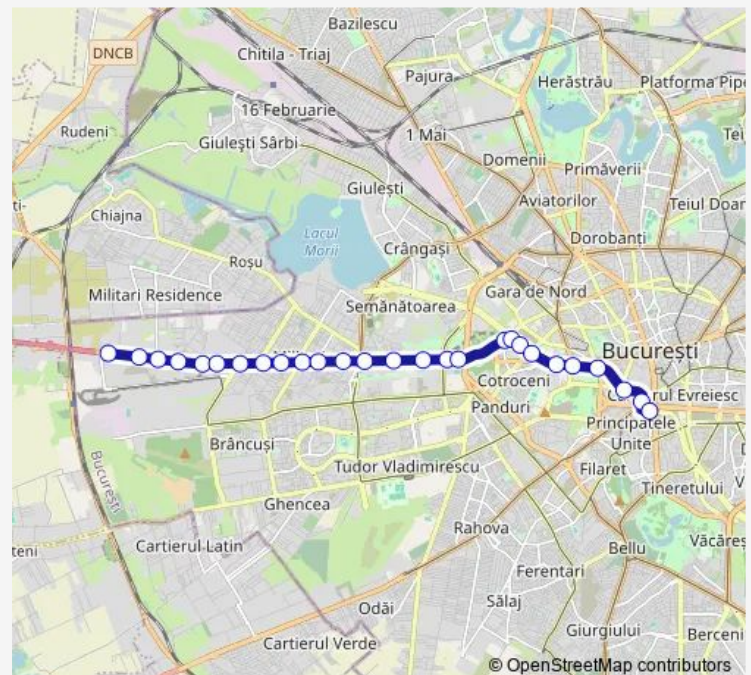

Pod Eroilor

Route schedule

Grup Scolar Auto — Piata Unirii 2

Monday 00:00-23:30

Tuesday 00:00-23:30

Wednesday 00:00-23:30

Thursday 00:00-23:30

Friday 00:00-23:30

Saturday 00:00-23:30

Sunday 00:00-23:30

Route info

Direction: Grup Scolar Auto

Stops: 27

Trip Duration: 0 hour 27 min

Facultatea Medicina Veterinara

Pod Hasdeu

Pod Izvor

Piata Natiunile Unite

Piata Unirii 1

Piata Unirii 2

Direction

Piata Unirii 2 — Grup Scolar Auto

28 stops

[Open route schedule](#)

Saturday 00:00-23:30

Sunday 00:00-23:30

Route info

Direction: Piata Unirii 2

Stops: 28

Trip Duration: 0 hour 27 min

Victoria

Grup Scolar Auto