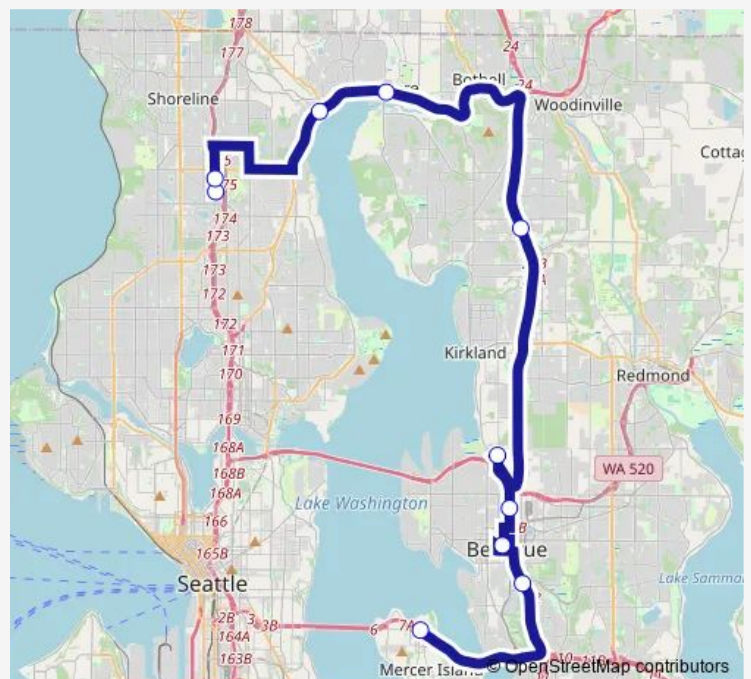

### Direction

NE 135th St & 1st Ave Ne — N Mercer Way & 80th Ave SE - Bay 1

10 stops

[Open route schedule](#)

NE 135th St & 1st Ave Ne

1st Ave NE & NE 140th St

Bothell Way NE & NE 170th St

NE Bothell Way & 68th Ave Ne

I-405 & Totem Lake Freeway Station - Bay 1

South Kirkland Park & Ride

112th Ave NE & NE 19 St

Bellevue Transit Center - Bay 8

I-405 & SE 8th St

N Mercer Way & 80th Ave SE - Bay 1

### Route schedule

NE 135th St & 1st Ave Ne — N Mercer Way & 80th Ave SE - Bay 1

Monday 18:03

Tuesday 18:03

Wednesday 18:03

Thursday 18:03

Friday 18:03

Saturday —

### Route info

Direction: NE 135th St & 1st Ave Ne

Stops: 10

Trip Duration: 1 hour 13 min

981 Bus time schedules and route maps are available in an offline PDF at [busmaps.com](https://busmaps.com). Use the [busmaps.com](https://busmaps.com) website to see live bus times, train schedule or subway schedule, and step-by-step directions for all public transit in Seattle