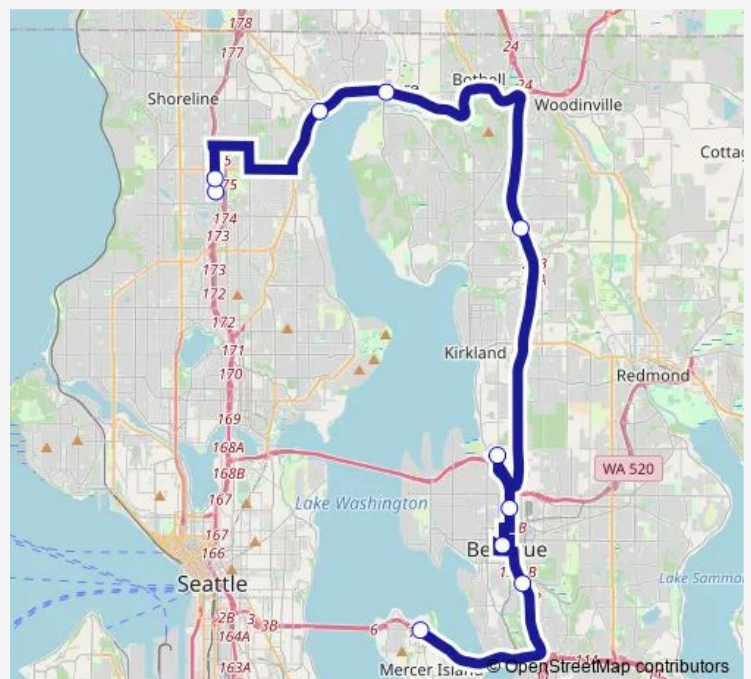

### Direction

NE 135th St & 1st Ave Ne — N Mercer Way & 80th Ave SE - Bay 1

10 stops

[Open route schedule](#)

NE 135th St & 1st Ave Ne

1st Ave NE & NE 140th St

Bothell Way NE & NE 170th St

NE Bothell Way & 68th Ave Ne

I-405 & Totem Lake Freeway Station - Bay 1

South Kirkland Park & Ride

112th Ave NE & NE 19 St

Bellevue Transit Center - Bay 8

I-405 & SE 8th St

N Mercer Way & 80th Ave SE - Bay 1

### Route schedule

NE 135th St & 1st Ave Ne — N Mercer Way & 80th Ave SE - Bay 1

Monday 18:03

Tuesday 18:03

Wednesday 18:03

Thursday 18:03

Friday 18:03

Saturday —

### Route info

Direction: NE 135th St & 1st Ave Ne

Stops: 10

Trip Duration: 1 hour 13 min

981

981 Bus time schedules and route maps are available in an offline PDF at [busmaps.com](https://busmaps.com). Use the [busmaps.com](https://busmaps.com) website to see live bus times, train schedule or subway schedule, and step-by-step directions for all public transit in Seattle