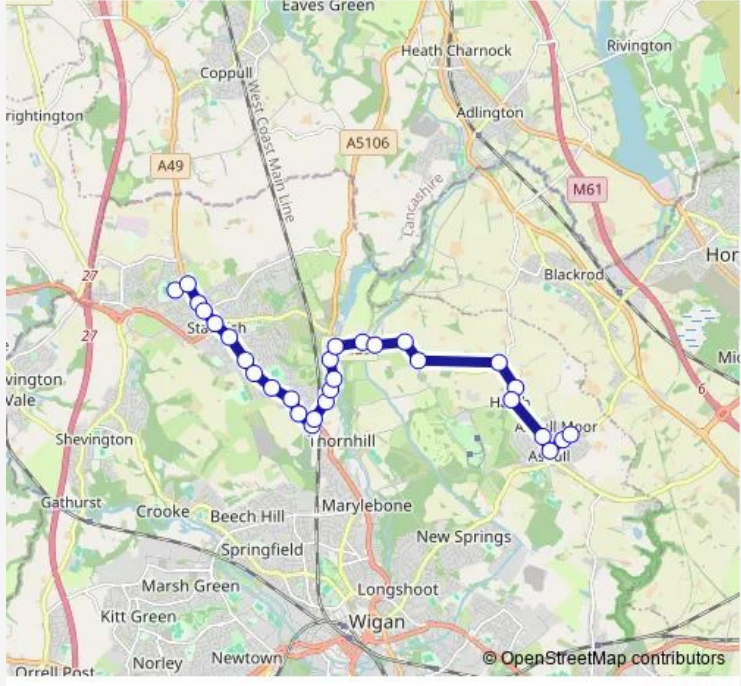

Bus 981 Standish Community High School - Aspull

[Go to website](#)

Direction
 Standish Community High School — Sumner Street
 29 stops
[Open route schedule](#)

- Standish Community High School
- Kenyon Road
- James Square
- Avondale Street
- Pole Street
- Standish Police Station
- Prospect Lodge
- Ashfield Park Drive
- Roundmoor Road
- Coniston Park Drive
- Greenways
- Boar's Head
- Limes Avenue
- Hawthorne Avenue
- Richmond Close
- Fairhurst Lane
- Rowton Rise
- Mayflower Cottages
- Arley Lane
- Canal Row
- Pennington Lane

Route schedule
 Standish Community High School — Sumner Street

Monday	15:15
Tuesday	15:15
Wednesday	15:15
Thursday	15:15
Friday	15:15
Saturday	—
Sunday	—

Route info
 Direction: Standish Community High School
 Stops: 29
 Trip Duration: 0 hour 33 min

Sumner Street

Direction

Sumner Street — Standish Community High School

26 stops

[Open route schedule](#)

Sumner Street

Stanley Road

Finger Post

Monday 07:55

Tuesday 07:55

Wednesday 07:55

Thursday 07:55

Friday 07:55

Saturday —

Sunday —

Route info