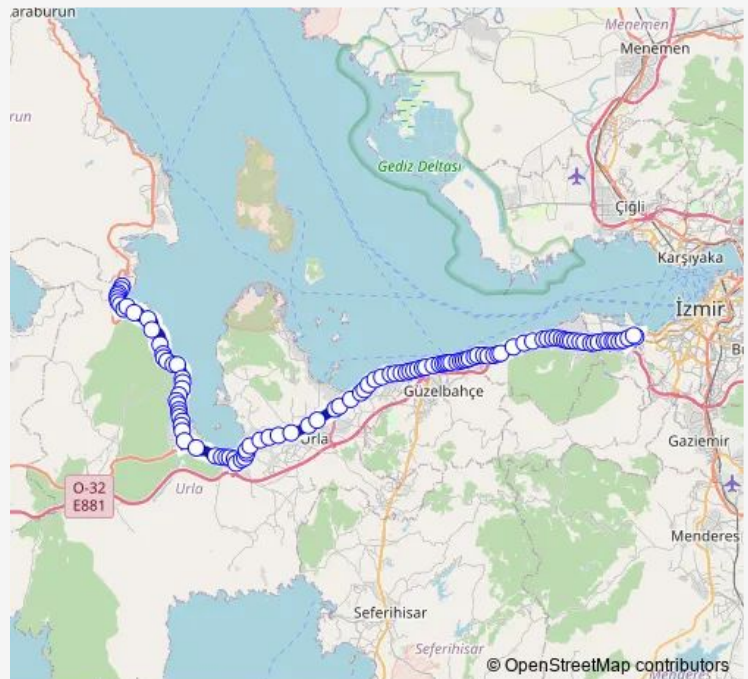

### Route schedule

Fahrettin Altay Aktarma Merkezi — Balıklıova

Monday 06:40-23:30

Tuesday 06:40-23:30

Wednesday 06:40-23:30

Thursday 06:40-23:30

Friday 06:40-23:30

Saturday 06:40-23:30

### Route info

Direction: Fahrettin Altay Aktarma Merkezi

Stops: 106

Trip Duration: 1 hour 57 min

■ 981 — Balıklıova - F.Altay Aktarma Merkezi

BusMaps

Lojmanlar

Subay Gazinosu