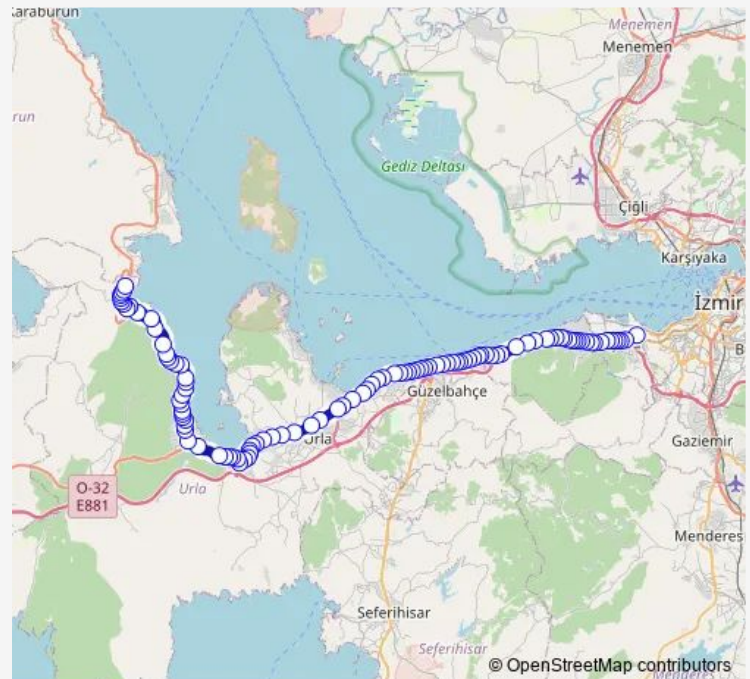

Saturday 06:20-23:30

Sunday 06:20-23:30

Route info

Direction: Balıklıova

Stops: 110

Trip Duration: 2 hour 2 min

■ 981 — Balıklıova - F.Altay Aktarma Merkezi

BusMaps