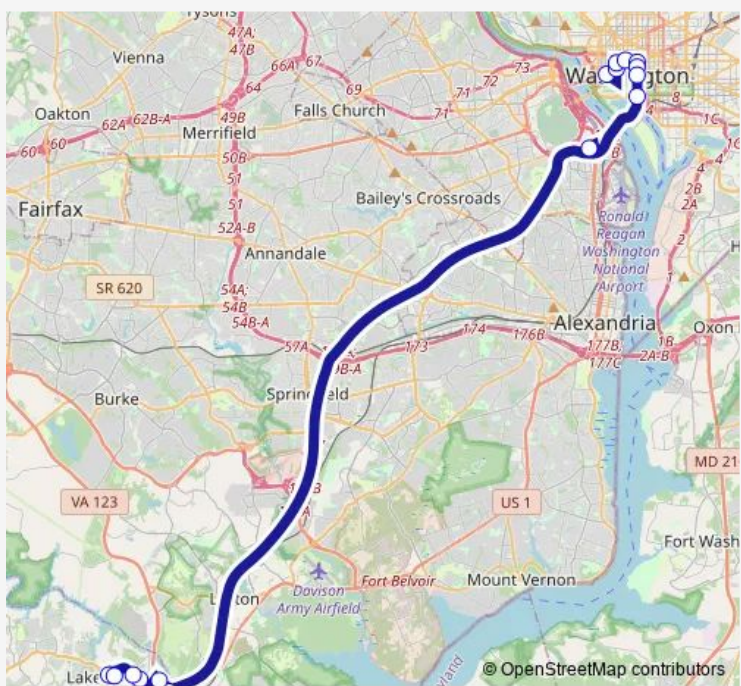

Bus 981 Lake Ridge Washington Express

[Go to website](#)

**Direction**  
 Tackett's Mill Commuter Lot — 19th Street NW @ E St Nw  
 17 stops  
[Open route schedule](#)

- Tackett's Mill Commuter Lot
- Lake Ridge Commuter Lot Departures
- Old Bridge Rd @ Clipper Dr
- Old Bridge Rd @ Wood Hollow Dr
- Old Bridge Rd @ Elysian Dr
- Old Bridge Rd and 123 Commuter Lot
- Route 123 and I-95 Commuter Lot
- Pentagon Metro
- 14th St @ Independence Ave Sw
- 14th St @ Constitution Ave Nw
- 14th St @ Pennsylvania Ave Nw
- 14th St @ F St Nw
- 14th St @ New York Ave Nw
- I St NW @ 15th St Nw
- I St @ 18th St Nw
- 19th St @ H St Nw
- 19th Street NW @ E St Nw

Route schedule

Tackett's Mill Commuter Lot — 19th Street NW @ E St Nw

Monday	05:14-07:13
Tuesday	05:14-07:13
Wednesday	05:14-07:13
Thursday	05:14-07:13
Friday	05:14-07:13
Saturday	—
Sunday	—

Route info

Direction: Tackett's Mill Commuter Lot

Stops: 17

Trip Duration: 1 hour 8 min

981 — Lake Ridge Washington Express **BusMaps**

## Direction

Virginia Ave @ 21st St Nw — Lake Ridge Commuter Lot Departures

15 stops

[Open route schedule](#)

Virginia Ave @ 21st St Nw

18th St @ F St Nw

18th St @ Pennsylvania Ave Nw

H St NW @ Jackson Pl Nw