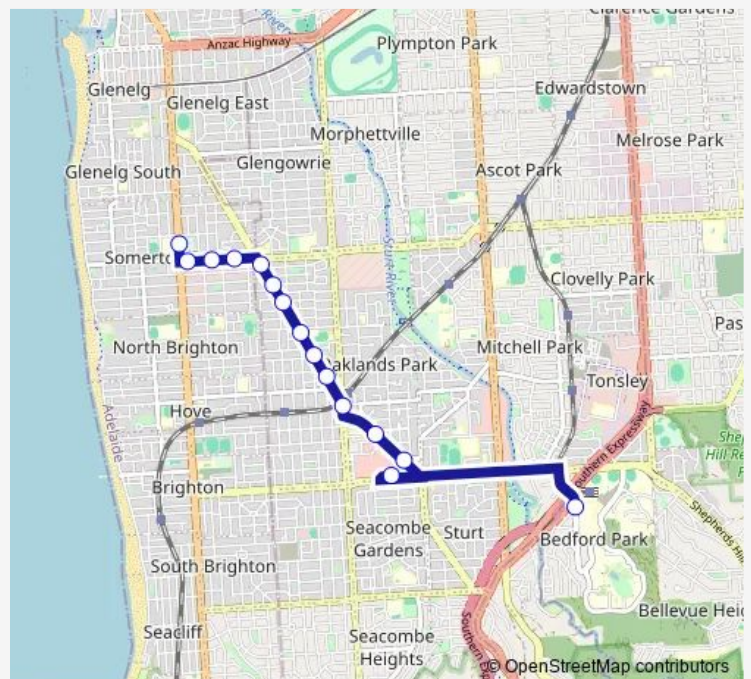

Stop School Oaklands Rd / Parry Ave

Stop School Oaklands Rd / Gilbert Rd

Stop School Oaklands Rd / Smart St

Stop 27 Diagonal Rd - North East side

Stop 27A Diagonal Rd - North East side

Stop 28 Diagonal Rd - North East side

Stop 28A Diagonal Rd - North East side

Stop 28B Diagonal Rd - North East side

Stop 28C Diagonal Rd - East side

Stop 29 Morphett Rd - East side

Stop 29F Diagonal Rd - North East side

Stop 29E Diagonal Rd - North East side

Zone B Marion Interchange - North side

Zone B Flinders Medical Centre

Route schedule

Stop School Brighton Rd / Elgar Rd — Zone B Flinders Medical Centre

Monday	13:40
Tuesday	15:35
Wednesday	15:35
Thursday	15:35
Friday	15:35
Saturday	—
Sunday	—

Route info

Direction: Stop School Brighton Rd / Elgar Rd

Stops: 15

Trip Duration: 0 hour 20 min

981 Bus time schedules and route maps are available in an offline PDF at busmaps.com. Use the busmaps.com website to see live bus times, train schedule or subway schedule, and step-by-step directions for all public transit in Adelaide