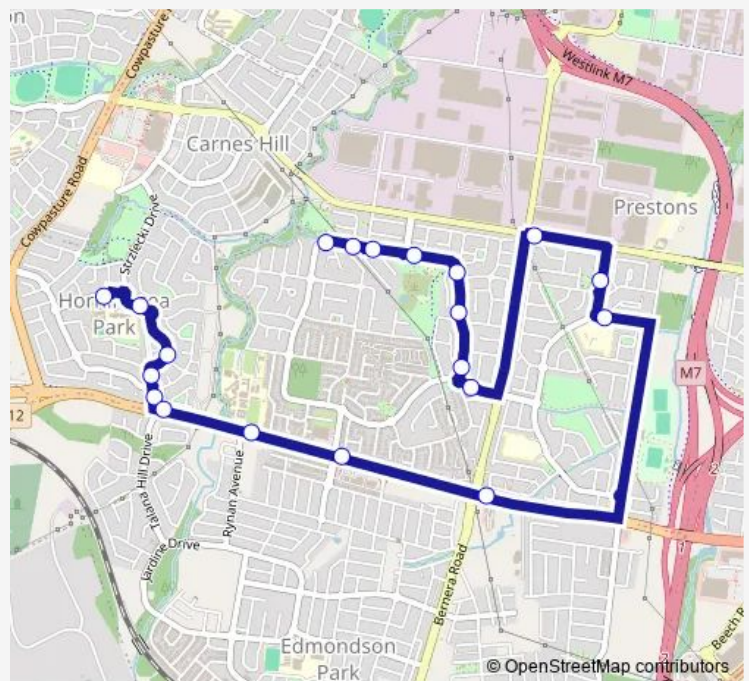

School Bus 2068 Dalmeny PS to Prestons

[Go to website](#)

Direction

John Edmonson High School, School Grounds — Braidwood Dr After Minerva Pl

20 stops

[Open route schedule](#)

- John Edmonson High School, School Grounds
- Horningsea Park Dr Opp Bunya Park
- Horningsea Park Dr At Carruthers Dr
- Horningsea Park Dr Before Brindabella Dr
- Horningsea Park Dr Before Camden Valley Way
- Camden Valley Way At Horningsea Park Dr
- William Carey Christian School, Camden Valley Way
- Camden Valley Way After Corfield Rd
- Camden Valley Way After Bernera Rd
- Dalmeny Public School, Dalmeny Dr
- San Marino Dr After Sicilia St
- Kurrajong Rd Before Bernera Rd
- Prestons Shopping Village, Wroxham St
- Tolland St At Braidwood Dr
- Braidwood Dr At Wagga Wagga St
- Braidwood Dr Opp Mollymook St
- Braidwood Dr Opp Tallong St
- Braidwood Dr Before Kookaburra Rd
- Braidwood Dr Opp Richlands Pl
- Braidwood Dr After Minerva Pl

Route schedule

John Edmonson High School, School Grounds — Braidwood Dr After Minerva Pl

Monday	14:48
Tuesday	14:48
Wednesday	14:48
Thursday	14:48
Friday	14:48
Saturday	—
Sunday	—

Route info

Direction: John Edmonson High School, School Grounds

Stops: 20

Trip Duration: 0 hour 34 min

2068 — Dalmeny PS to Prestons

2068 School Bus time schedules and route maps are available in an offline PDF at busmaps.com. Use the busmaps.com website to see live bus times, train schedule or subway schedule, and step-by-step directions for all public transit in Liverpool