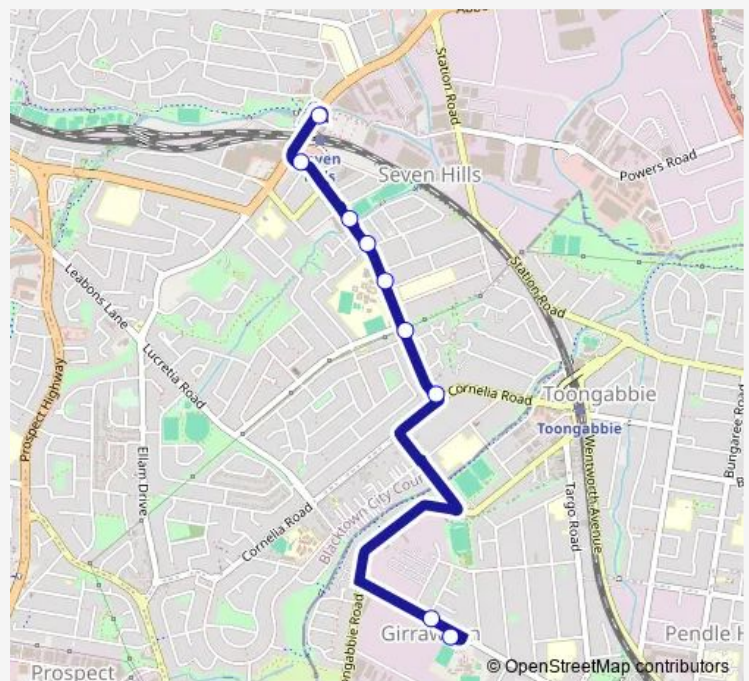

School Bus 2068 Seven Hills Station to Girraween Hs

[Go to website](#)

Direction

Seven Hills Station, Stand B — Girraween HS Bus Bay, Gilba Rd

9 stops

[Open route schedule](#)

Seven Hills Station, Stand B

Best Rd Opp Alice St

Best Rd Opp Seven Hills Rsl

Best Rd At Eighth Av

Best Rd Opp The Hills Sports High School

Best Rd Opp Mackenzie Bvd

Best Rd At Cornelia Rd

Gilba Rd At Palm St

Girraween HS Bus Bay, Gilba Rd

Route schedule

Seven Hills Station, Stand B — Girraween HS Bus Bay, Gilba Rd

Monday	08:22
Tuesday	08:22
Wednesday	08:22
Thursday	08:22
Friday	08:22
Saturday	—
Sunday	—

Route info

Direction: Seven Hills Station, Stand B

Stops: 9

Trip Duration: 0 hour 12 min

2068 — Seven Hills Station to Girraween Hs

2068 School Bus time schedules and route maps are available in an offline PDF at busmaps.com. Use the busmaps.com website to see live bus times, train schedule or subway schedule, and step-by-step directions for all public transit in Parramatta