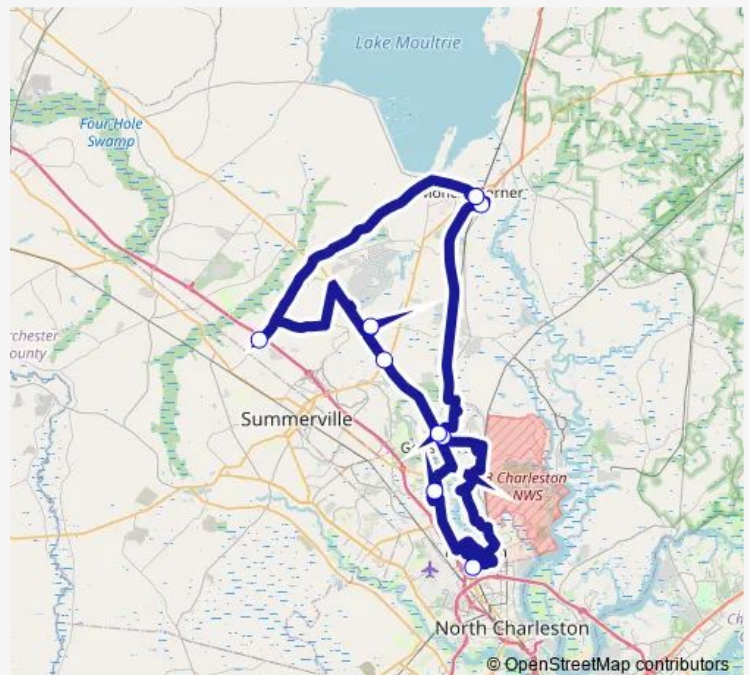

Berkeley Industries, 132 Citizens Lane

Goose Creek Park-N-Ride Nb

1270 Yeamans Hall Rd, Hanahan, Sc

Rivers Ave Park and Ride Station

208 Saint James Ave, Goose Creek, Sc

US 176 / US 17a

Alexander Circle / Peacock Lane

799 Jedburg Rd, Summerville, SC 29483

Tricounty Link Terminal, Moncks Corner

Route schedule

Tricounty Link Terminal, Moncks Corner — Tricounty Link Terminal, Moncks Corner

Monday	14:00
Tuesday	14:00
Wednesday	14:00
Thursday	14:00
Friday	14:00
Saturday	—
Sunday	—

Route info

Direction: Tricounty Link Terminal, Moncks Corner

Stops: 10

Trip Duration: 3 hour 15 min

B102 — B102 Moncks Corner-Goose Creek

Direction

Tricounty Link Terminal, Moncks Corner — Tricounty Link Terminal, Moncks Corner

10 stops

[Open route schedule](#)

Tricounty Link Terminal, Moncks Corner

799 Jedburg Rd, Summerville, SC 29483

Alexander Circle / Peacock Ln

US Hwy. 176 / US Hwy. 17a

208 Saint James Ave, Goose Creek, Sc

Rivers Ave Park and Ride Station