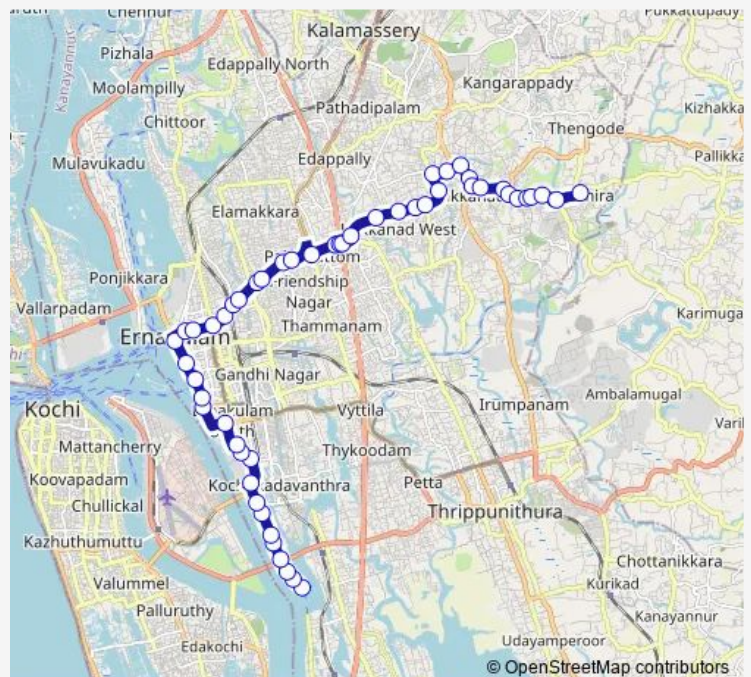

### Direction

Thevara Ferry — Edachira Junction

52 stops

[Open route schedule](#)

- Thevara Ferry
- Colony Pady
- Colony
- Shanthi Nagar
- Mamanji Mukk
- S H College
- Mattamal Junction
- Chakola
- Thevara
- Atlantis
- Cochin Shipyard Main Gate
- Ravipuram
- Pallimukk
- Gandhi Square
- Subash Park
- Children's Park
- Menaka
- High Court Junction
- Saritha
- St Alberts
- Kacheripadi

### Route schedule

Thevara Ferry — Edachira Junction

Monday	06:00
Tuesday	06:00
Wednesday	06:00
Thursday	06:00
Friday	06:00
Saturday	06:00
Sunday	06:00

### Route info

Direction: Thevara Ferry

Stops: 52

Trip Duration: 1 hour 0 min

■ Edachira ↔ Thevara Ferry

North Railway Station

Town Hall

Manapattyparambu