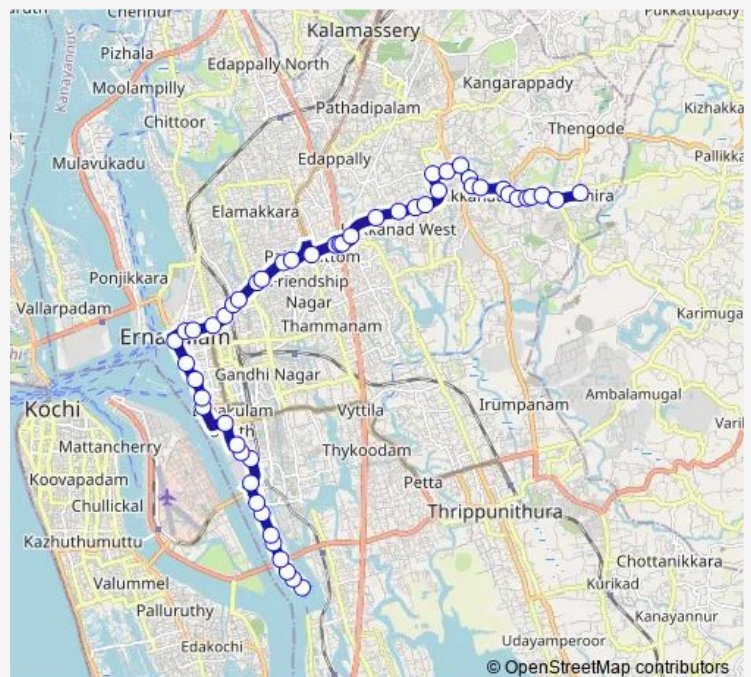

Saritha

St Alberts

Kacheripadi

Route schedule

Thevara Ferry — Edachira Junction

Monday 06:00

Tuesday 06:00

Wednesday 06:00

Thursday 06:00

Friday 06:00

Saturday 06:00

Sunday 06:00

Route info

Direction: Thevara Ferry

Stops: 52

Trip Duration: 1 hour 0 min

Tuesday 06:00

Wednesday 06:00

Thursday 06:00

Friday 06:00

Saturday 06:00

Sunday 06:00

Route info

Direction: Edachira Junction