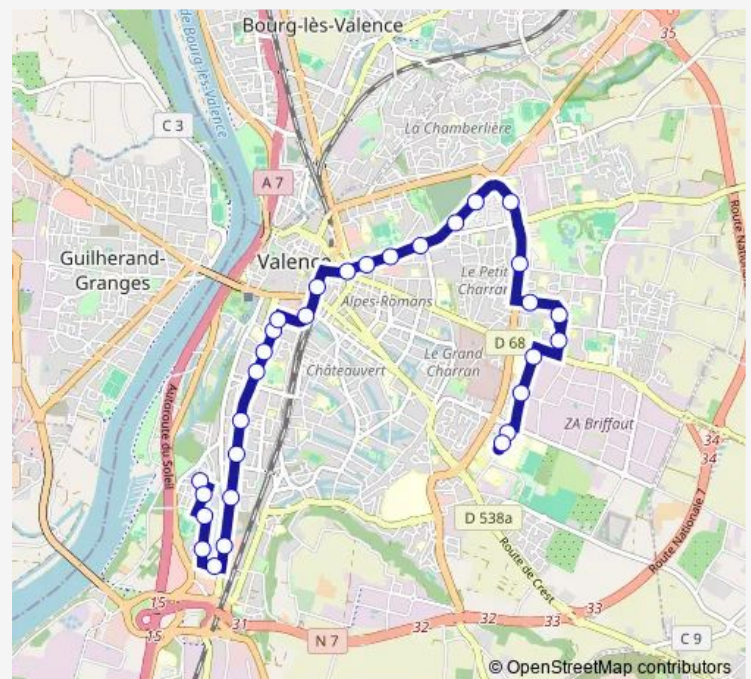

### Route schedule

Valence Pole Briffaut Quai D — Valence Valensolles

Monday 06:11-20:11

Tuesday 06:11-20:11

Wednesday 06:11-20:11

Thursday 06:11-20:11

Friday 06:11-20:11

Saturday 06:23-20:12

### Route info

Direction: Valence Pole Briffaut Quai D

Stops: 30

Trip Duration: 0 hour 41 min

Danton

Franklin

Maurice Faure

Grands Moulins