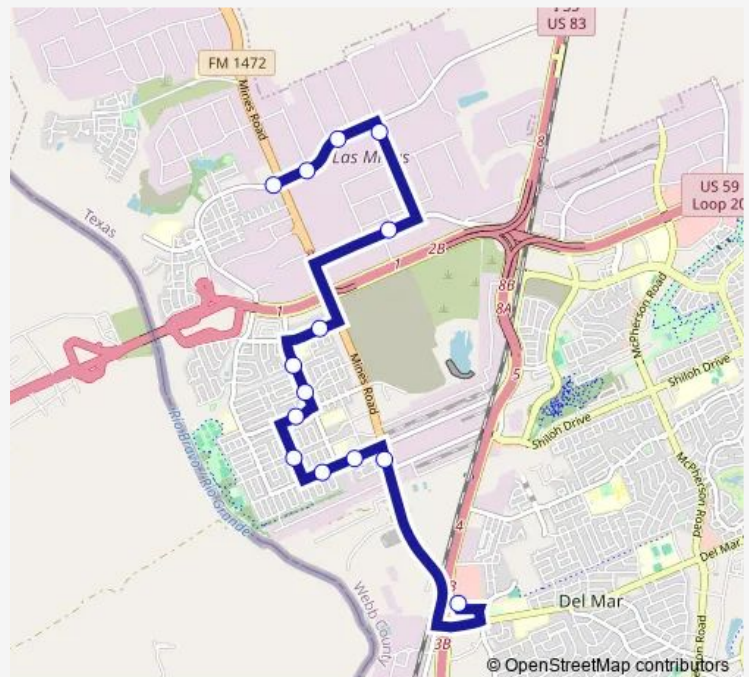

Bristol @ Lobo

Bristol @ Norwich

Mines Road @ Bristol

Target Del Mar

Route schedule

Riverbank @ Mines Rd. (Chevron) — Target Del Mar

Monday 07:00-18:00

Tuesday 07:00-18:00

Wednesday 07:00-18:00

Thursday 07:00-18:00

Friday 07:00-18:00

Saturday —

Sunday —

Route info

Direction: Riverbank @ Mines Rd. (Chevron)

Stops: 14

Trip Duration: 0 hour 25 min

C1 — Killam Circulator

Direction

Target Del Mar — Riverbank @ Mines Rd. (Chevron)

18 stops

[Open route schedule](#)

Target Del Mar

1003 Bristol Rd. (Stipes)

Route schedule

Target Del Mar — Riverbank @ Mines Rd. (Chevron)

Monday 07:31-17:36

Tuesday 07:31-17:36

Wednesday 07:31-17:36

Thursday 07:31-17:36

Friday 07:31-17:36

Saturday —