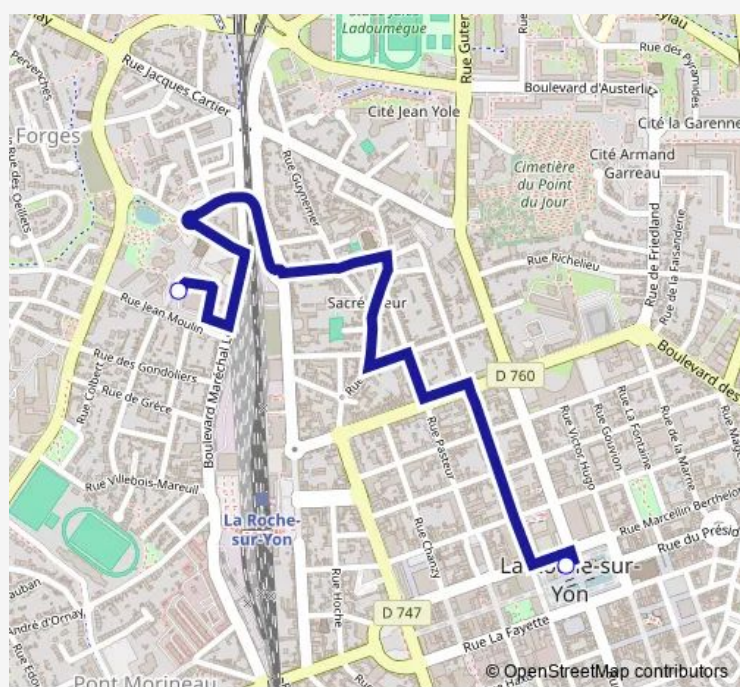

Bus C1 20h35 : Quartiers Gare - St André - Forges - M. Neuve des Landes

[Go to website](#)

Direction

Napoléon Ibis Sacré — Dépôt Cty

2 stops

[Open route schedule](#)

Napoléon Ibis Sacré

Dépôt Cty

Route schedule

Napoléon Ibis Sacré — Dépôt Cty

| | |
|-----------|-------|
| Monday | 20:35 |
| Tuesday | 20:35 |
| Wednesday | 20:35 |
| Thursday | 20:35 |
| Friday | 20:35 |
| Saturday | 20:35 |
| Sunday | — |

Route info

Direction: Napoléon Ibis Sacré

Stops: 2

Trip Duration: 0 hour 22 min

C1 — 20h35 : Quartiers Gare - St André - Forges - M. Neuve des Landes

C1 Bus time schedules and route maps are available in an offline PDF at busmaps.com. Use the busmaps.com website to see live bus times, train schedule or subway schedule, and step-by-step directions for all public transit in La Roche-sur-Yon